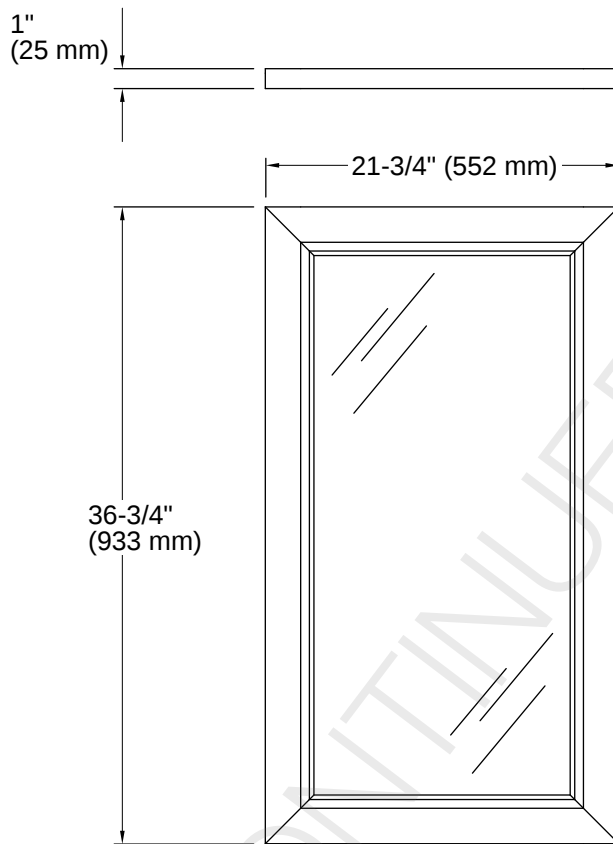

Installation Notes

Install this product according to the installation instructions.