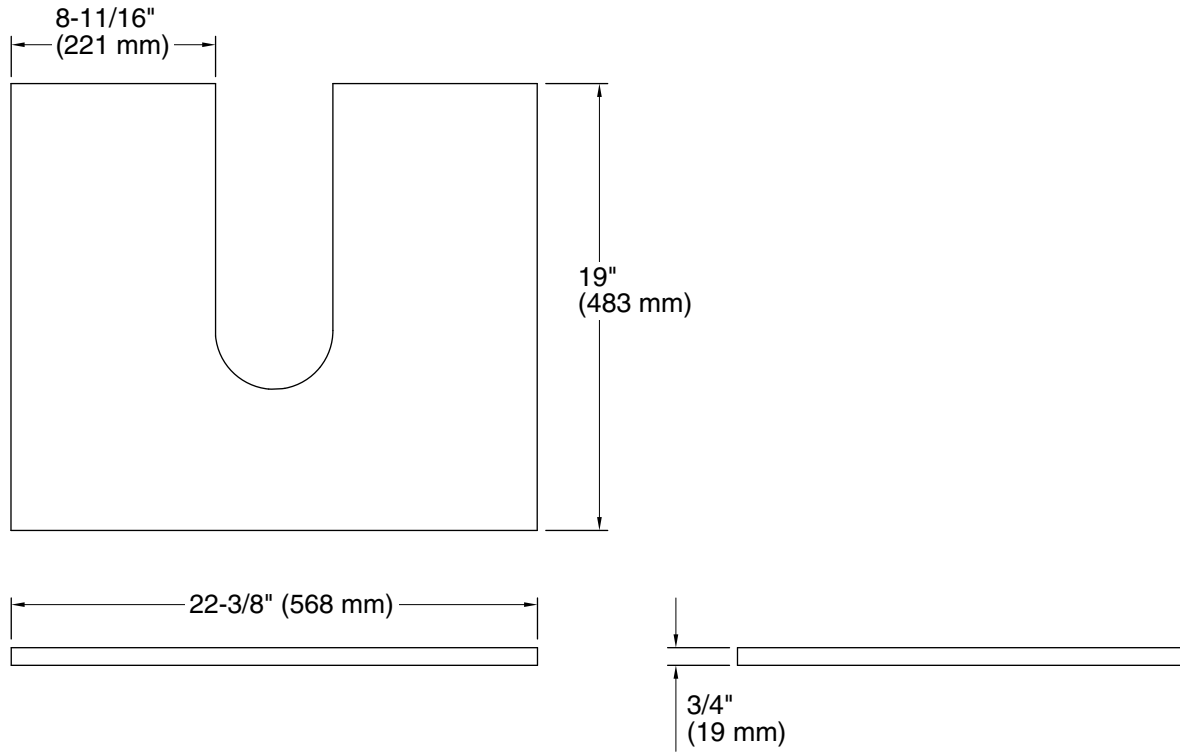

Available Colors/Finishes

Color tiles intended for reference only.

Color	Code	Description
-------	------	-------------

	1WR	Oxford Maple
--	-----	--------------

Technical Information

All product dimensions are nominal.