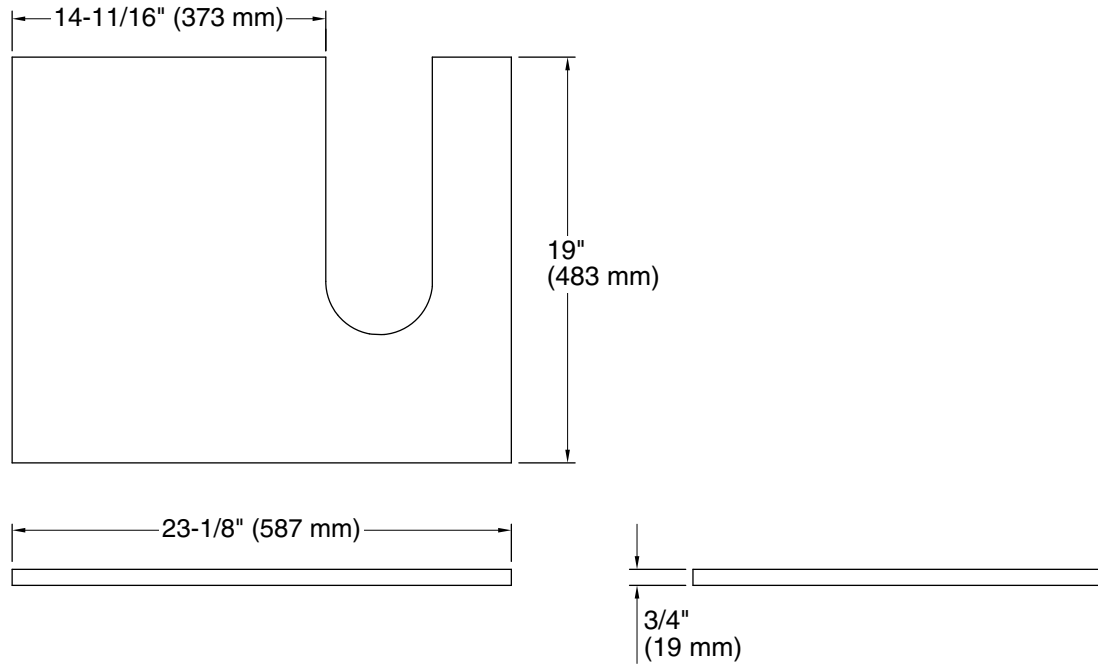

Material

- Solid wood and veneers

Codes/Standards

EPA TSCA Title VI/CARB P2

KOHLER® One-Year Limited Warranty

See website for detailed warranty information.

Tailored® Vanity Collection

Adjustable shelf for 36" KOHLER Tailored® vanities
K-99677-SH9

Technical Information

All product dimensions are nominal.

Material: Wood, Veneers