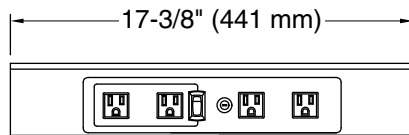

Required Electrical Service

One dedicated circuit required, protected with Class A Ground-Fault Circuit-Interrupter (GFCI). Outside North America, this device may be known as a Residual Current Device (RCD).
120 V, 15 A, 60 Hz

Technical Information

All product dimensions are nominal.

Material: Wood, Veneers

Notes

Install this product according to the installation guide.
Install a Ground-Fault Circuit-Interrupter (GFCI) outlet prior to installing the vanity.