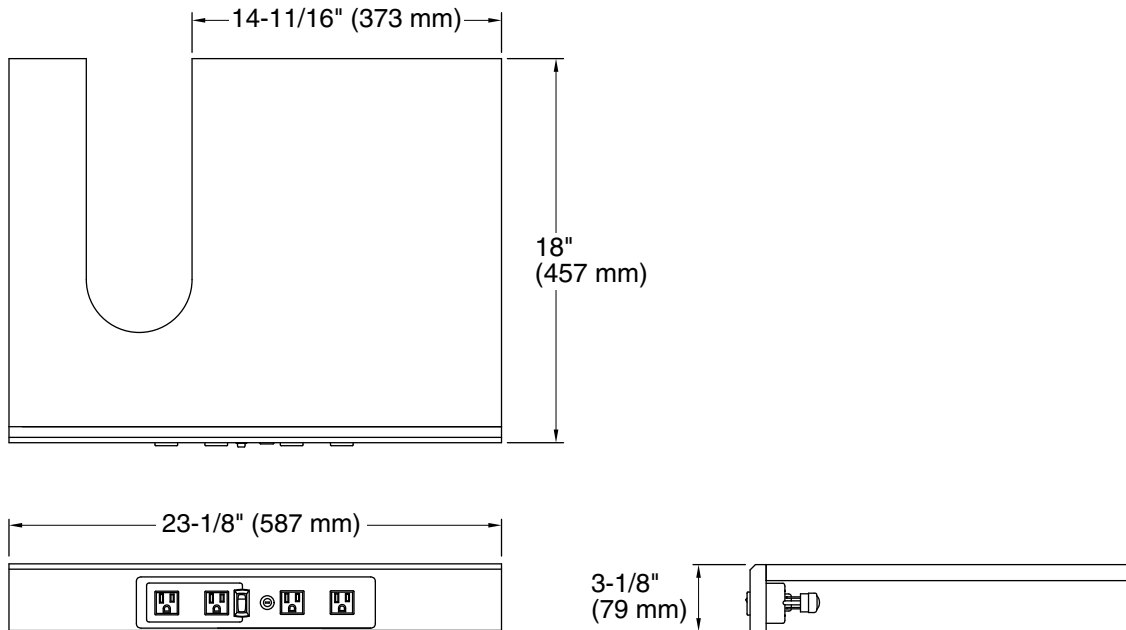

Tailored® Vanity Collection

Shelf w/outlets for 36" KOHLER Tailored® vanities
K-99678-SH9

Required Electrical Service

One dedicated circuit required, protected with Class A Ground-Fault Circuit-Interrupter (GFCI). Outside North America, this device may be known as a Residual Current Device (RCD).
120 V, 15 A, 60 Hz

Technical Information

All product dimensions are nominal.
Material: Wood, Veneers

Notes

Install this product according to the installation guide.
Install a Ground-Fault Circuit-Interrupter (GFCI) outlet prior to installing the vanity.