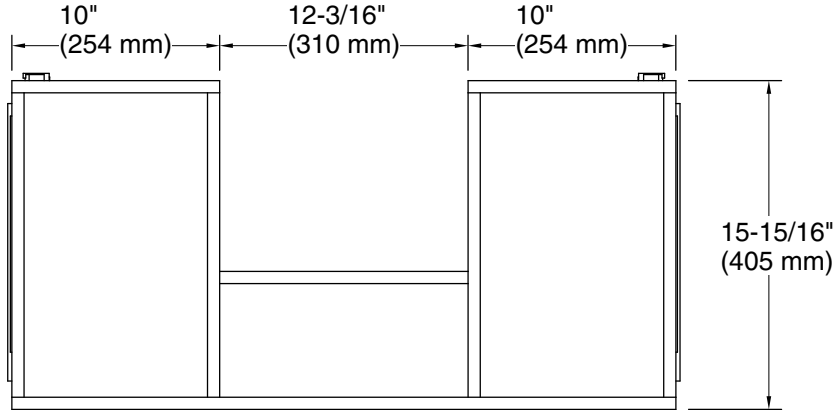

Technical Information

All product dimensions are nominal.

Material: Wood

Notes

Install this product according to the installation instructions.