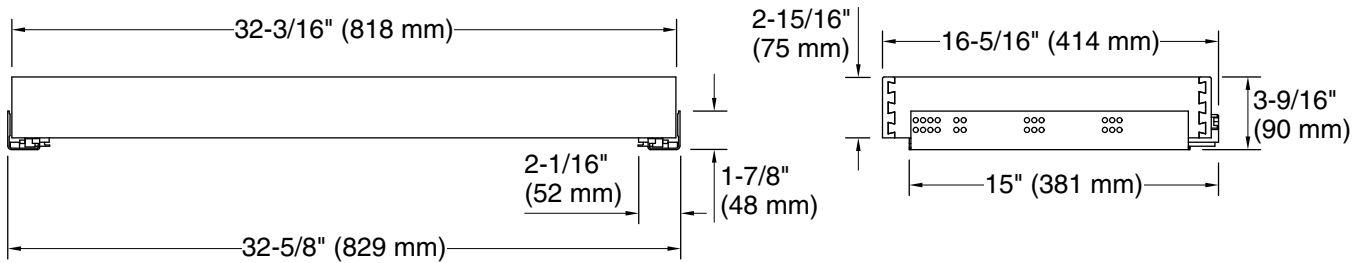

Technical Information

All product dimensions are nominal.

Material: Wood

Notes

Install this product according to the installation instructions.