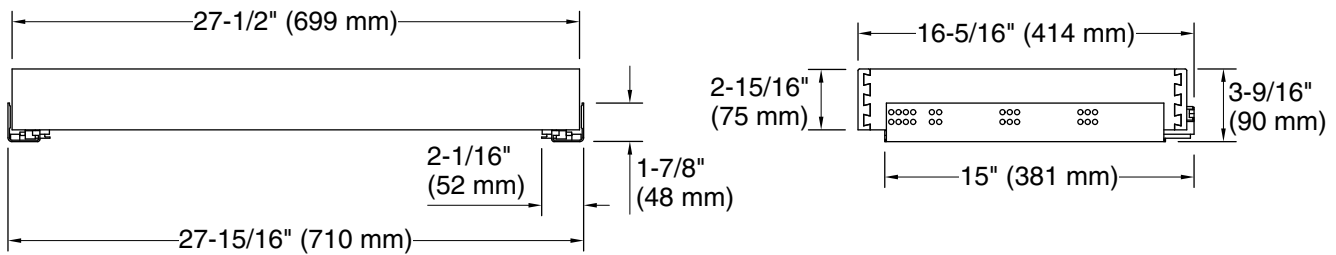

Technical Information

All product dimensions are nominal.

Material: Wood

Notes

Install this product according to the installation instructions.