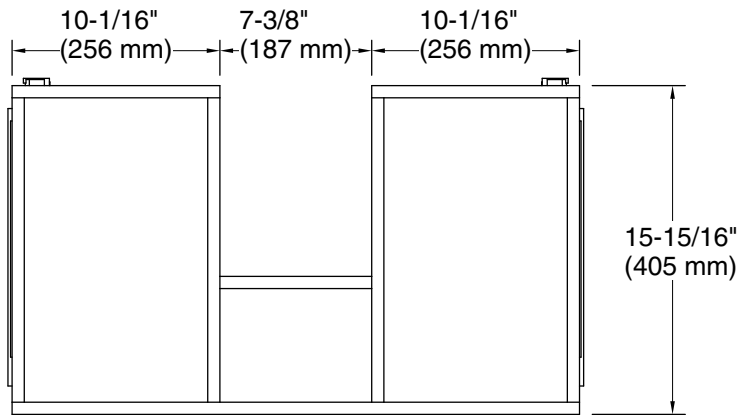

Technical Information

All product dimensions are nominal.

Material: Wood

Notes

Install this product according to the installation instructions.