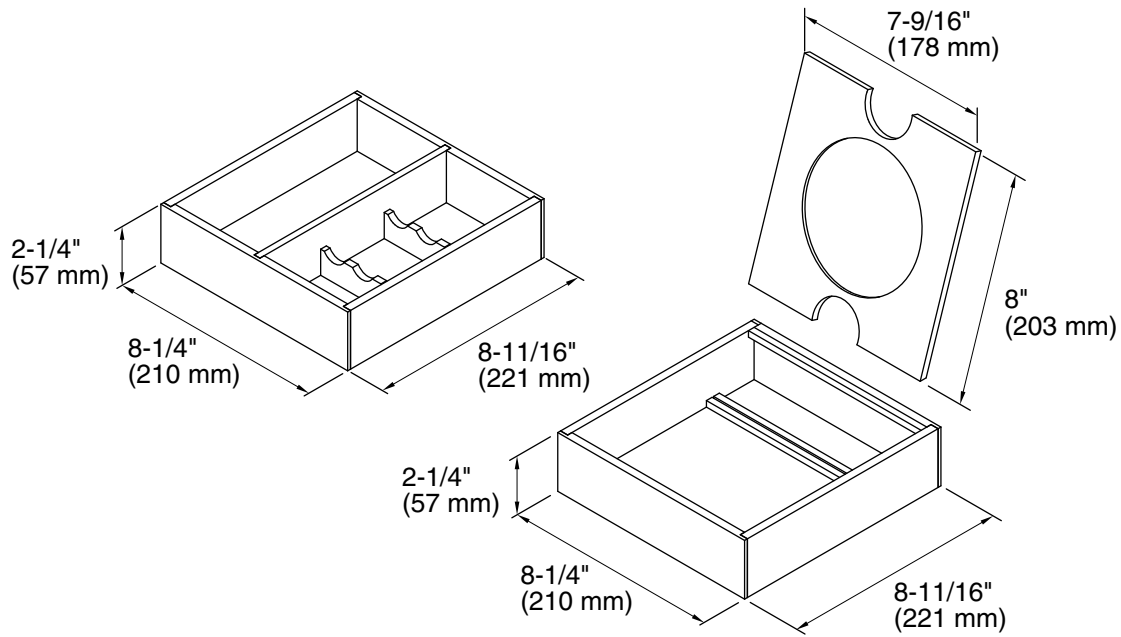

Tailored® Vanity Collection

Makeup storage package for KOHLER Tailored®
vanities
K-99683

Technical Information

All product dimensions are nominal.

Material: Wood

1-800-4KOHLER (1-800-456-4537)

Kohler Co. reserves the right to make revisions without notice to product specifications.

For the most current Specification Sheet, go to www.kohler.com USA or www.kohler.ca Canada

9-17-2024 21:10 - US/CA

THE BOLD LOOK
OF **KOHLER**