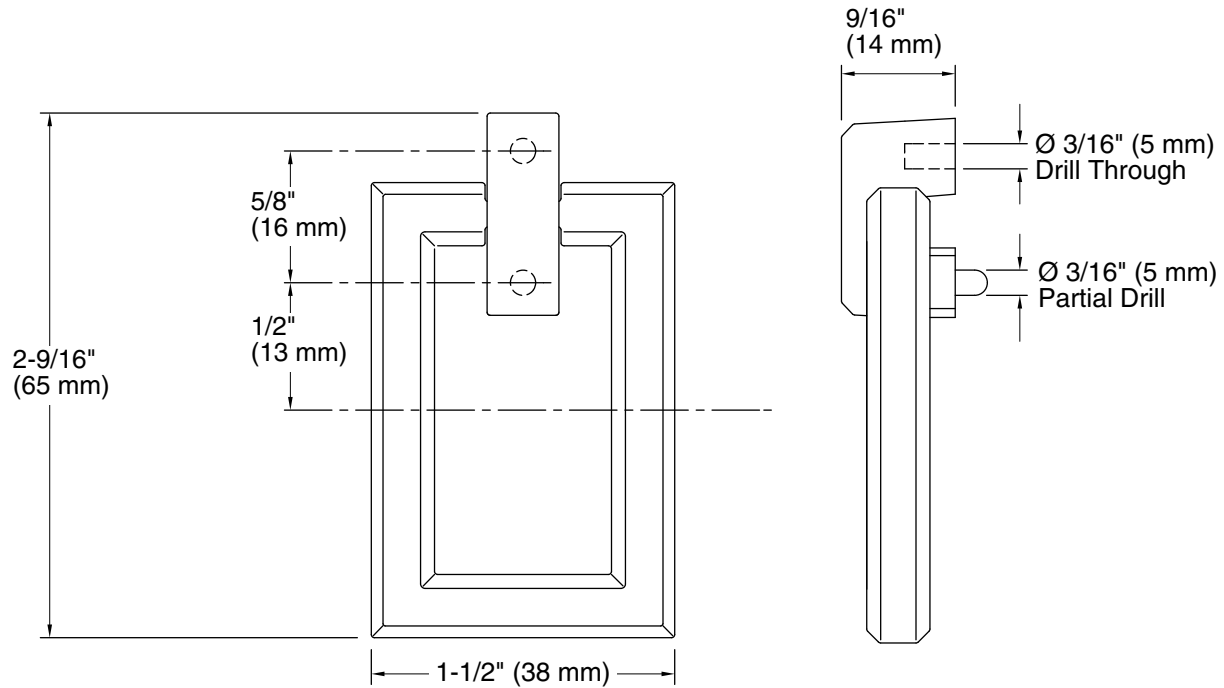

*Color tiles intended for reference only.*

**Color Code Description**

	HF1	Chrome
	HF2	Brushed
	HF3	Black

**Poplin® Marabou®**  
3/4" cabinet pull  
**K-99687**

**Technical Information**

All product dimensions are nominal.