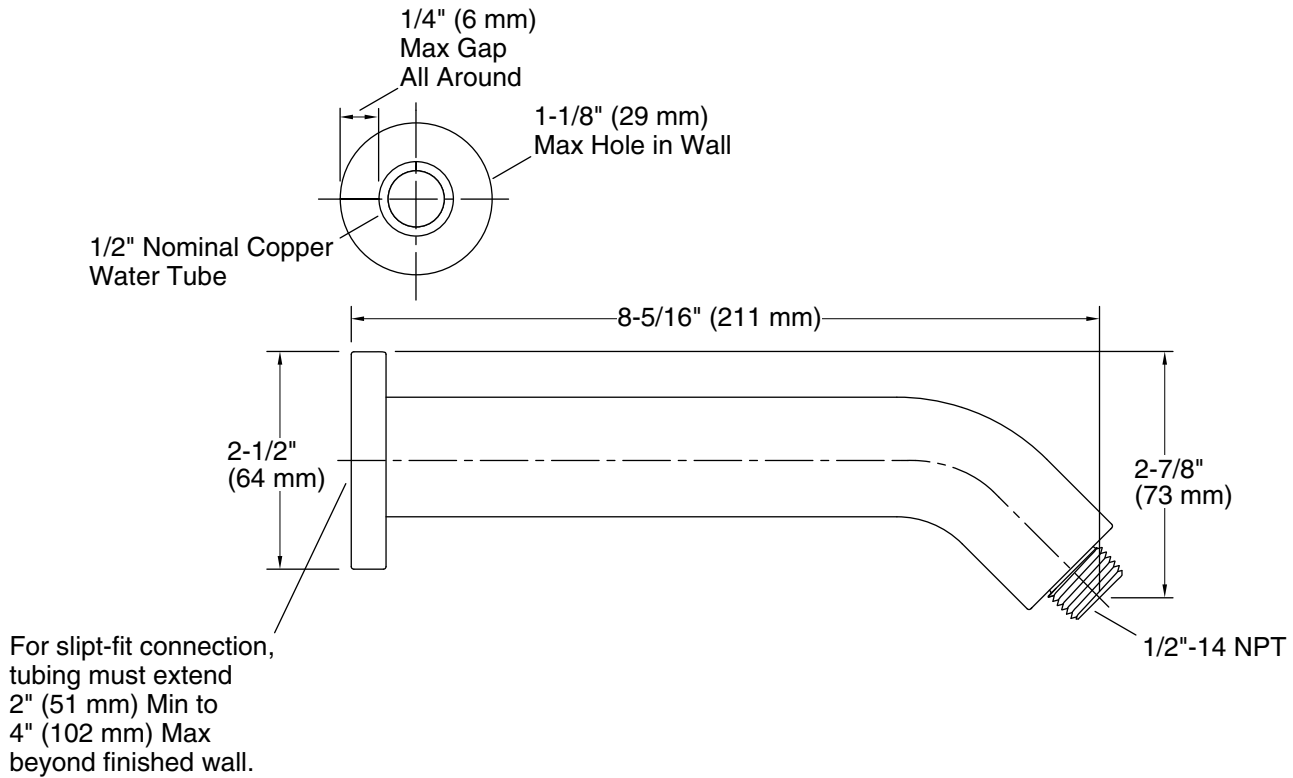

Features

- Fluid design lines for ease of cleaning
- For use with any KOHLER showerhead (sold separately)
- Metal construction

Installation

- Slip-fit connection

Recommended Products/Accessories

K-23723 Faucet cleaner

Technical Information

All product dimensions are nominal.

Handshower:

Rated maximum flow: 0 gal/min (0 l/min)

Notes

Install this product according to the installation guide.

Product installs using a slip-fit connection to a 1/2" nominal copper tubing.