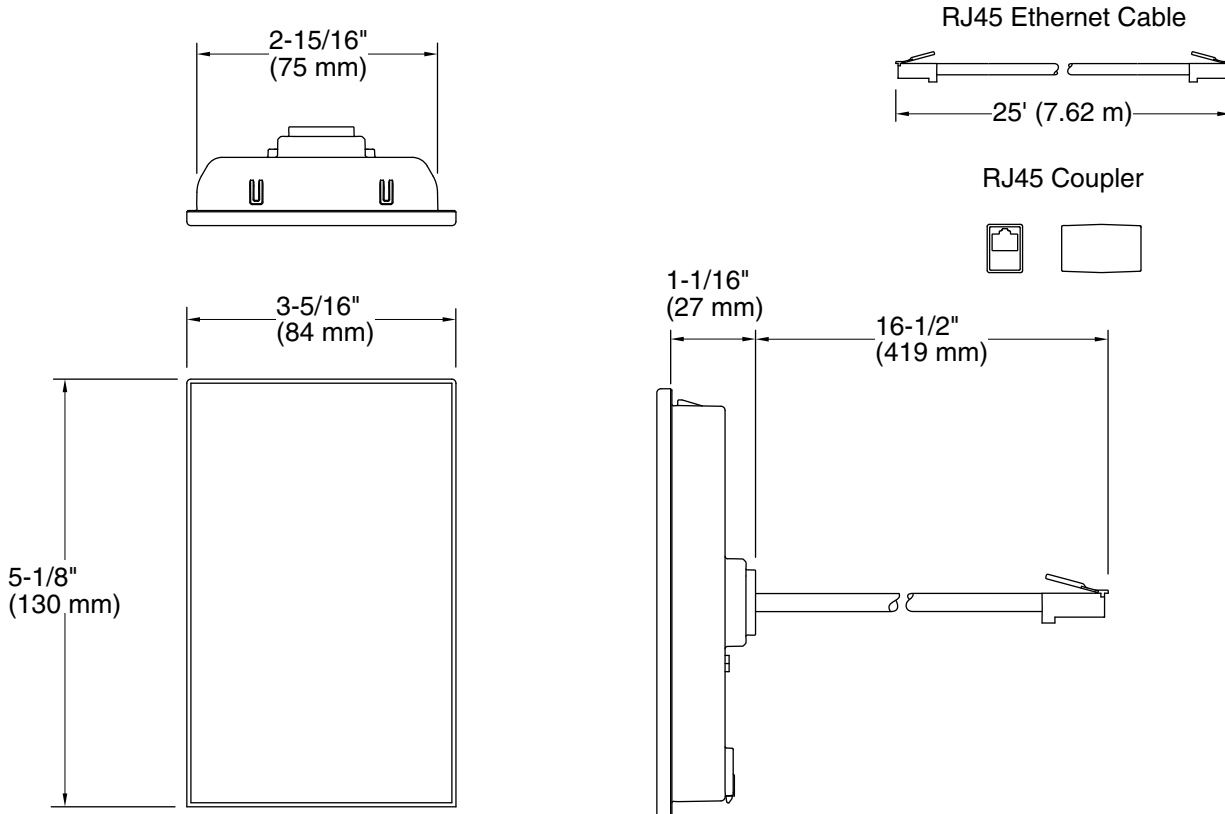

Technical Information

All product dimensions are nominal.

Drain included: No

Handshower:

Rated maximum flow: 0 gal/min (0 l/min)

Max. Ambient temp: 125°F (51.7°C)

Notes

Install this product according to the installation instructions.

CAUTION: Risk of product damage. The digital interface is rated to operate in temperatures up to 140°F (60°C). Do not install where the temperature may exceed 140°F (60°C).

CAUTION: Risk of product damage. Do not install the digital interface above the steamhead of a steam unit.

ADA compliant when installed to the specific requirements of these regulations.