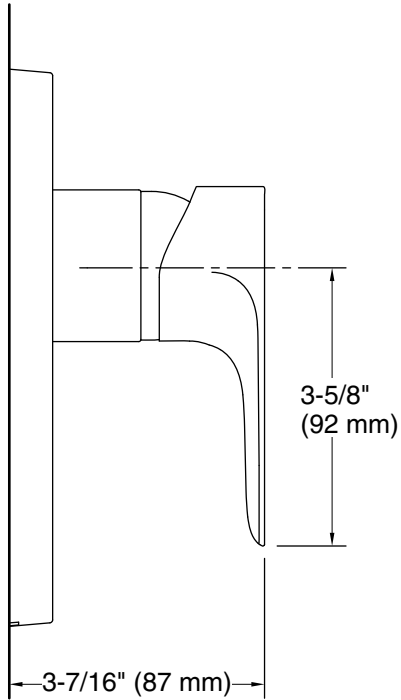

Installation

- Recessed valve

Adapters, Rough-in and Extension Kits

1366608.asm

Range: 1-5/8" (42 mm) -
2-3/4" (70 mm)

Codes/Standards

Plumbing Standards
GB 18145

See website for detailed warranty
information.

Technical Information

All product dimensions are nominal.

Drain included: No

Notes

Install this product according to the installation instructions.