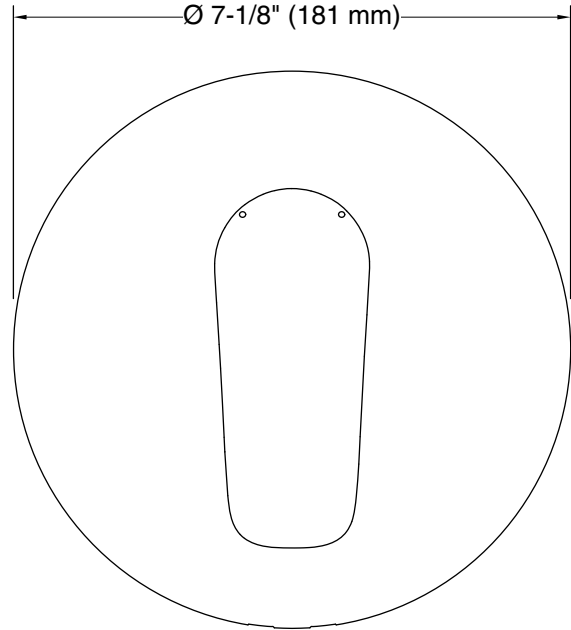

Installation

- Recessed valve

Adapters, Rough-in and Extension Kits

1366608.asm

Range: 1-5/8" (42 mm) -
2-3/4" (70 mm)

Codes/Standards

Plumbing Standards
GB 18145

See website for detailed warranty
information.

Technical Information

All product dimensions are nominal.

Drain included: No

Notes

Install this product according to the installation instructions.