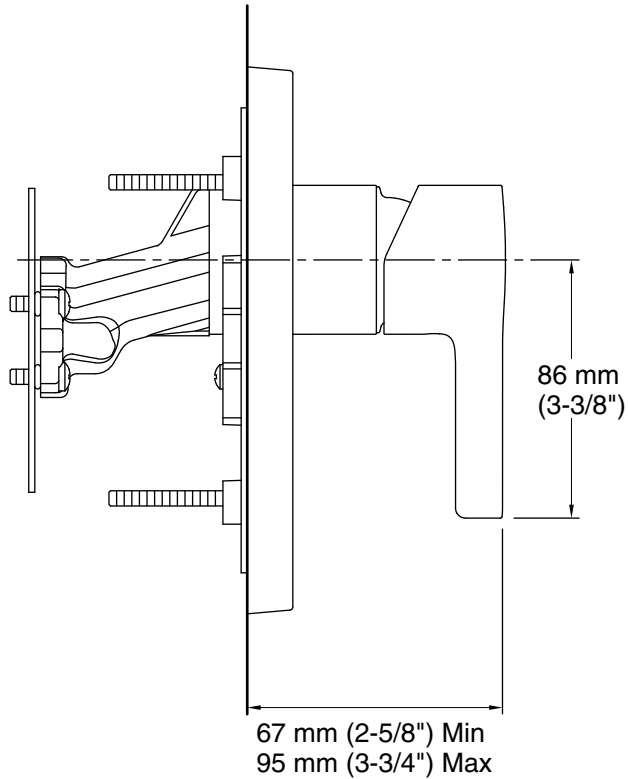

Features

- Metal construction
- Contemporary Design
- Lever handle
- Matching faucets and showerheads available
- KOHLER ceramic disc valves exceed industry longevity standards for a lifetime of durable performance
- Requires Modulo valve system number 98699T for installation

Technical Information

All product dimensions are nominal.

Faucet:

Flow rate: 10.5 gal/min (39.7 l/min)

Pressure: 45 psi (3.1 bar)

Notes

Install this product according to the installation instructions.