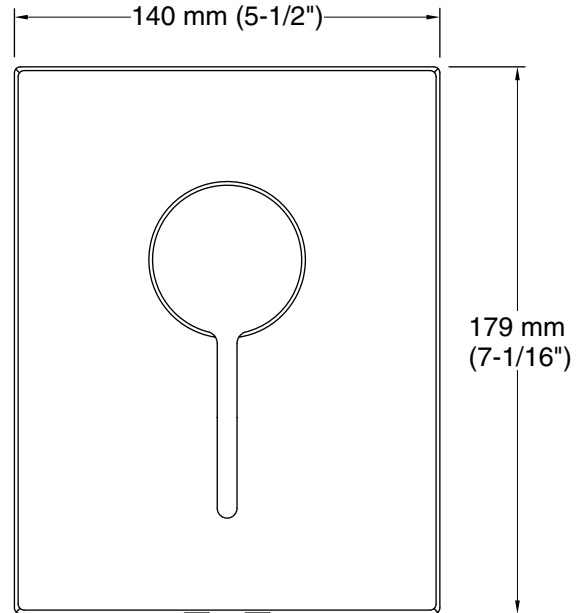

Features

- Metal construction
- Contemporary Design
- Lever handle
- Matching faucets and showerheads available
- KOHLER ceramic disc valves exceed industry longevity standards for a lifetime of durable performance
- Requires Modulo valve system number 98699T for installation

Technical Information

All product dimensions are nominal.

Faucet:

Flow rate: 10.5 gal/min (39.7 l/min)

Pressure: 45 psi (3.1 bar)

Notes

Install this product according to the installation instructions.