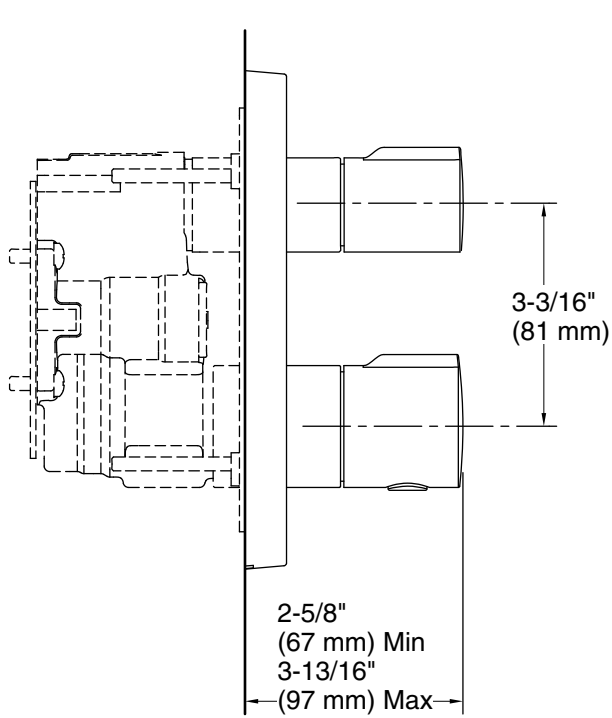

Installation

- Recessed valve

Adapters, Rough-in and Extension Kits

1226031.ASM

Range: 1-5/8" (42 mm) -
2-3/4" (70 mm)

Codes/Standards

Plumbing Standards
QB/T 2806

See website for detailed warranty information.

Technical Information

All product dimensions are nominal.

Drain included: No

Notes

Install this product according to the installation instructions.