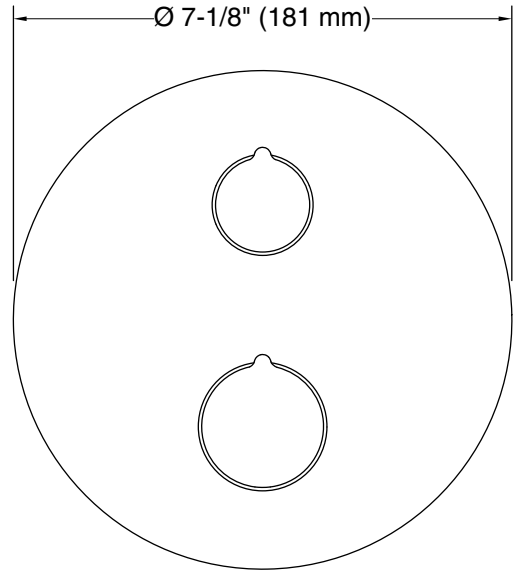

Features

- One knob handle for volume/temperature and one to adjust water outlet/flow
- Includes three-way diverter for control of bath and shower outlets
- Red/blue indexing on handle
- Temperature memory allows faucet to be turned on and off at the temperature set during prior usage

Installation

- Recessed valve

Adapters, Rough-in and Extension Kits

1226031.ASM

Range: 1-5/8" (42 mm) -
2-3/4" (70 mm)

Codes/Standards

Plumbing Standards
QB/T 2806

See website for detailed warranty information.