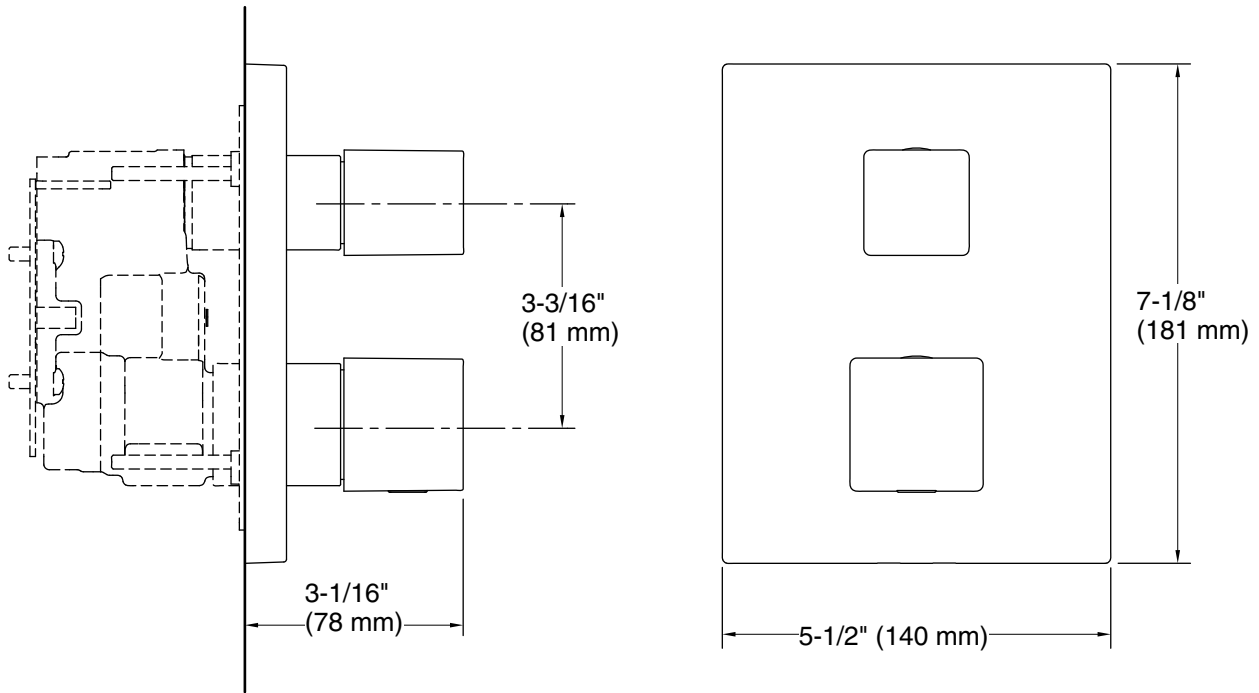

KOHLER[®] Faucets

Recessed thermostatic bath and shower valve and trim with Square handles
Modulo™
K-99729T-9

Features

- Square shape offers modern geometric style
- Red/blue indexing
- Temperature memory allows faucet to be turned on and off at the temperature set during prior usage
- Diverter easily switches water flow between bath spout and showerhead
- Includes valve

Technical Information

All product dimensions are nominal.

Notes

Install this product according to the installation guide.