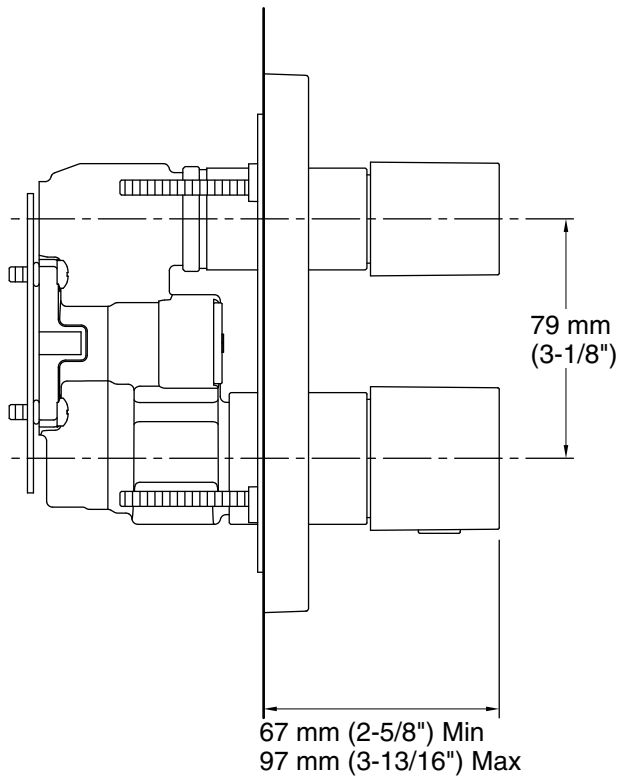

Features

- Metal construction
- Geometric Design
- Matching faucets and showerheads available
- Requires Modulo valve system number 98699T for installation

Material

- KOHLER finishes resist corrosion and tarnishing

Technical Information

All product dimensions are nominal.

Drain included: No

Spout:

Shower/Rainhead rated max flow: 8 gal/min (30.3 l/min)

Notes

Install this product according to the installation instructions.