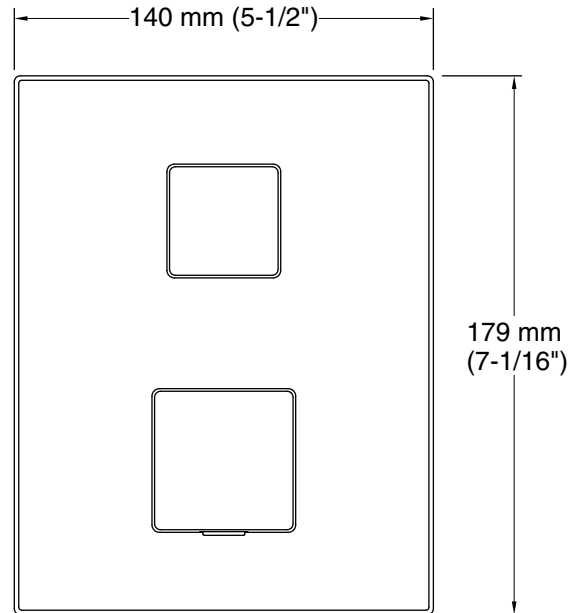

### Technical Information

All product dimensions are nominal.

#### Spout:

Shower/Rainhead rated max flow: 8 gal/min (30.3 l/min)