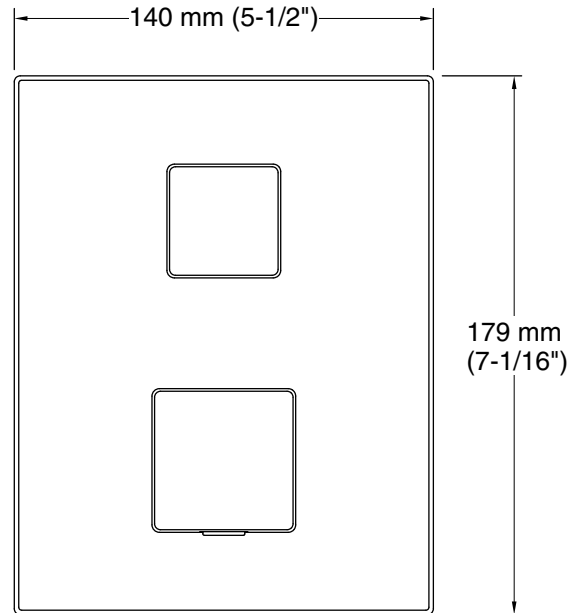

Technical Information

All product dimensions are nominal.

Drain included: No

Spout:

Shower/Rainhead rated max flow: 8 gal/min (30.3 l/min)

Notes

Install this product according to the installation instructions.