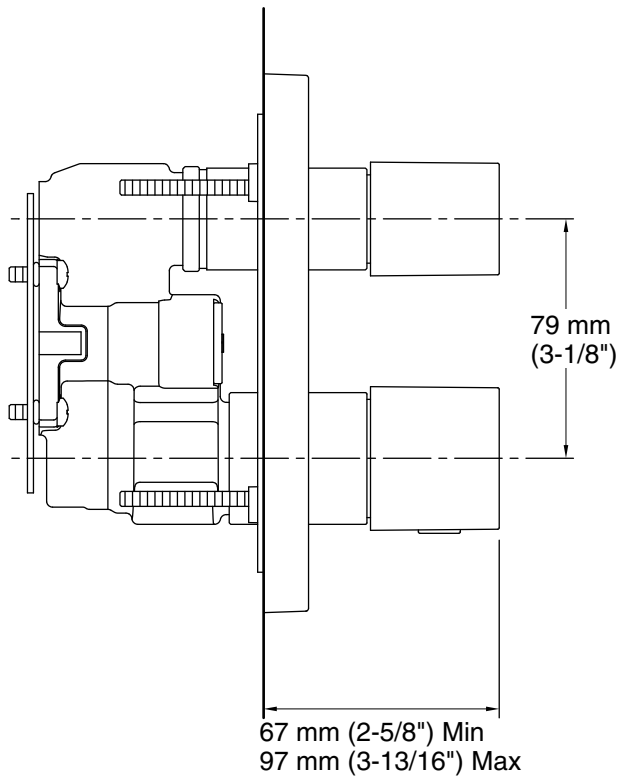

### Features

- Metal construction
- Geometric Design
- Matching faucets and showerheads available
- Requires Modulo valve system number 98699T for installation

### Technical Information

All product dimensions are nominal.

#### Spout:

Shower/Rainhead rated max flow: 8 gal/min (30.3 l/min)