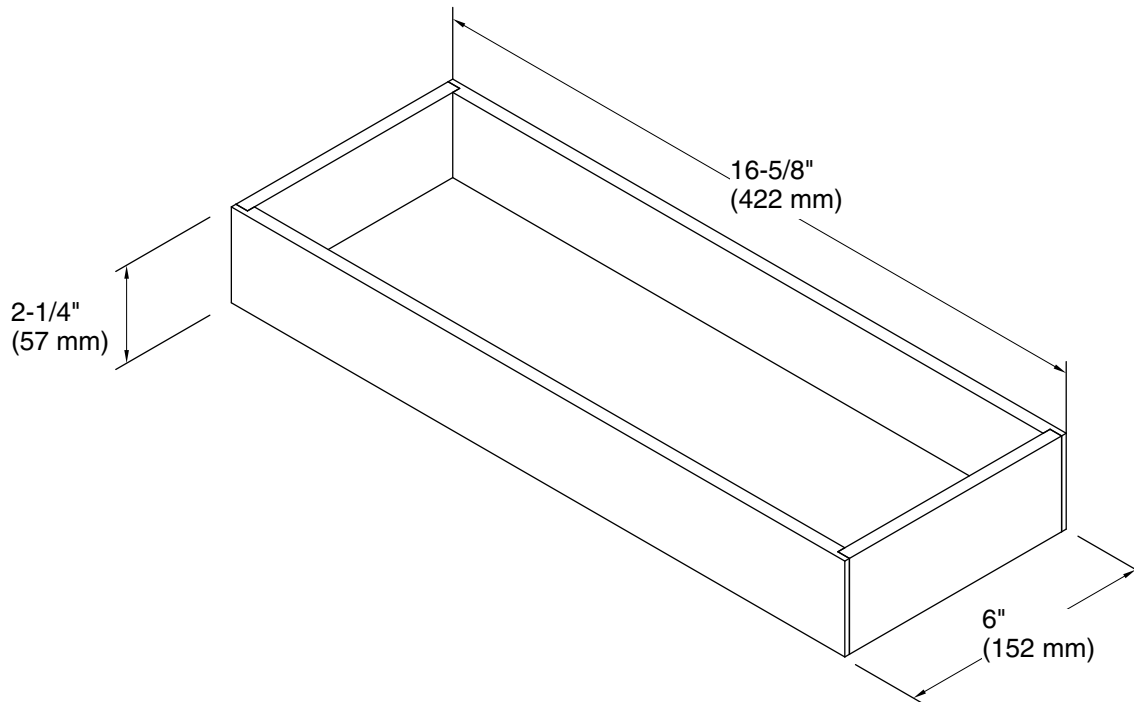

Features

- Interior tray for holding hair dryers and other electrics
- For use with the K-99679 Roll-out Drawer for Jacquard®, Damask®, and Poplin® vanities

Material

- Bamboo

Codes/Standards

None Applicable

KOHLER® One-Year Limited Warranty

See website for detailed warranty information.

Technical Information

All product dimensions are nominal.

Material: Wood