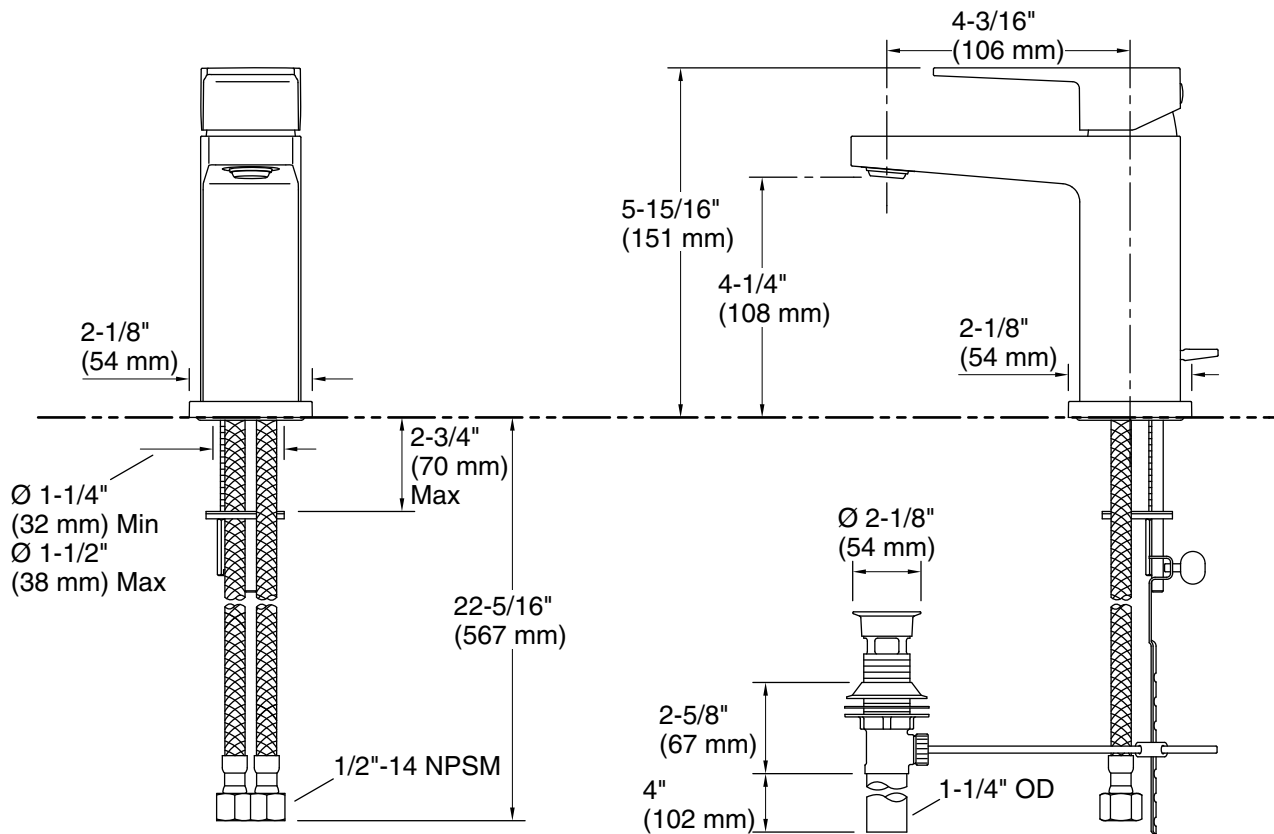

Features

- Single lever handle allows for both volume and temperature control
- KOHLER® ceramic disc valves exceed industry longevity standards for a lifetime of durable performance
- Temperature memory allows faucet to be turned on and off at the temperature set during prior usage
- 0.5 gpm (1.9 lpm) maximum flow rate
- Includes metal pop-up drain with 1-1/4" (32 mm) tailpiece
- 4-3/16" (107 mm) spout reach
- Red/blue indexing on handle
- Coordinates with Honesty faucets accessories, and showering components to complete your bathroom

See website for detailed warranty information.

Technical Information

All product dimensions are nominal.

Faucet:

Flow rate: 0.5 gal/min (1.9 l/min)
 Drain included: Yes
 Drain with overflow: Yes

Spout:

Spout reach: 4-3/16" (106 mm)

Handshower:

Rated maximum flow: 0 gal/min (0 l/min)

Notes

Install this product according to the installation instructions.

ADA compliant for handles only.

ADA, OBC, CSA B651 compliant when installed to the specific requirements of these regulations.