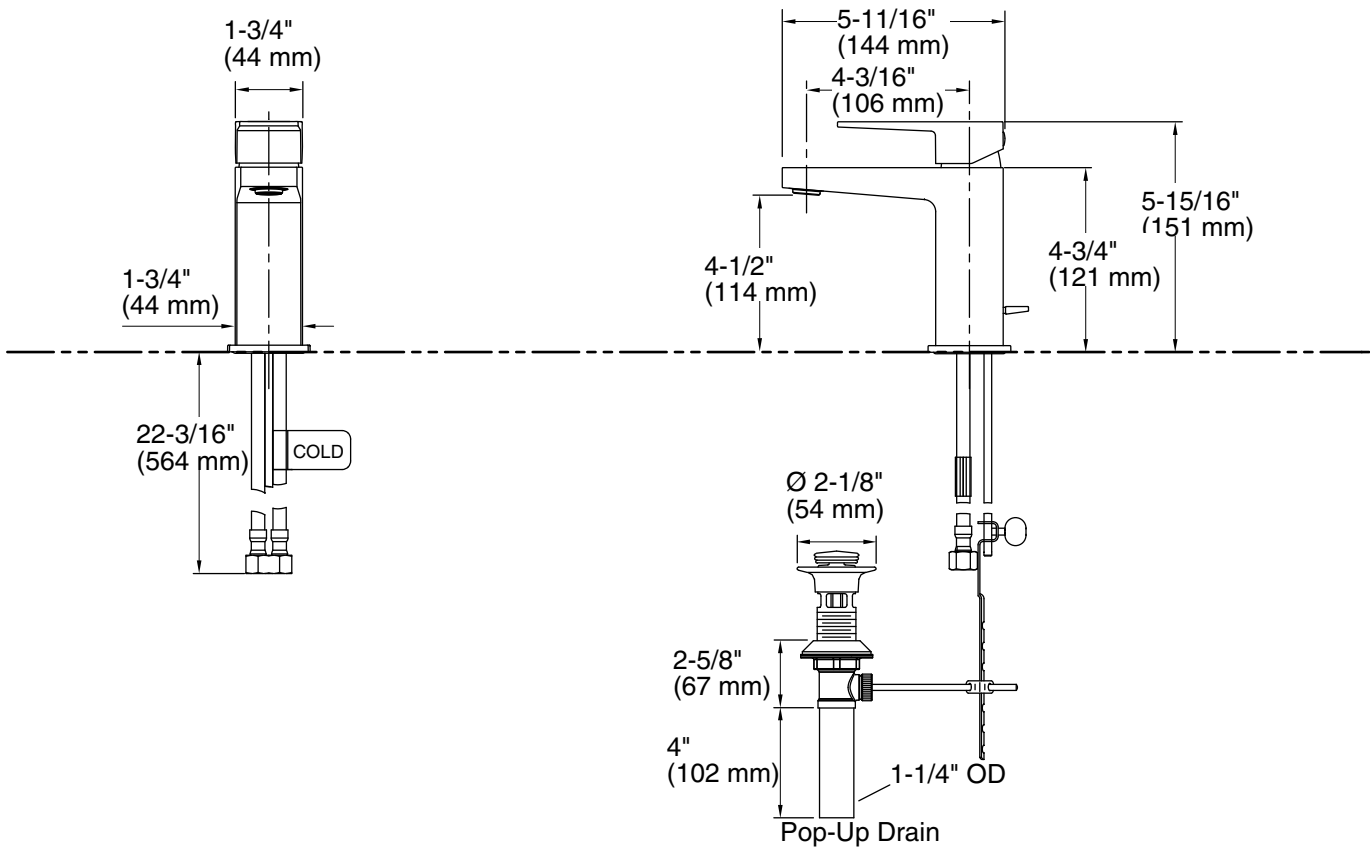

Features

- Single lever handle allows for both volume and temperature control
- KOHLER® ceramic disc valves exceed industry longevity standards for a lifetime of durable performance
- Temperature memory allows faucet to be turned on and off at the temperature set during prior usage
- 1.2 gpm (4.5 lpm) maximum flow rate
- Includes metal pop-up drain with 1-1/4" (32 mm) tailpiece
- 4-3/16" (107 mm) spout reach
- Red/blue indexing on handle
- Coordinates with Honesty faucets accessories, and showering components to complete your bathroom

Material

- Brass
- KOHLER® finishes resist corrosion and tarnishing

Installation

- For single-hole installation
- Preattached flexible supply lines simplify installation

Recommended Products/Accessories

- K-23726 Drain treatment
- K-23723 Faucet cleaner
- K-26633 18" towel bar
- K-26634 24" towel bar
- K-26635 12" towel bar
- K-26636 Robe hook
- K-26637 Towel arm
- K-26638 Pivoting toilet paper holder

KOHLER® Faucet Lifetime Limited Warranty

See website for detailed warranty information.

Technical Information

All product dimensions are nominal.

Faucet:

Flow rate: 1.2 gal/min (4.5 l/min)

Drain included: Yes

Drain with overflow: Yes

Spout:

Spout reach: 4-3/16" (106 mm)

Handshower:

Rated maximum flow: 0 gal/min (0 l/min)

Notes

Install this product according to the installation guide.

ADA compliant for handles only.