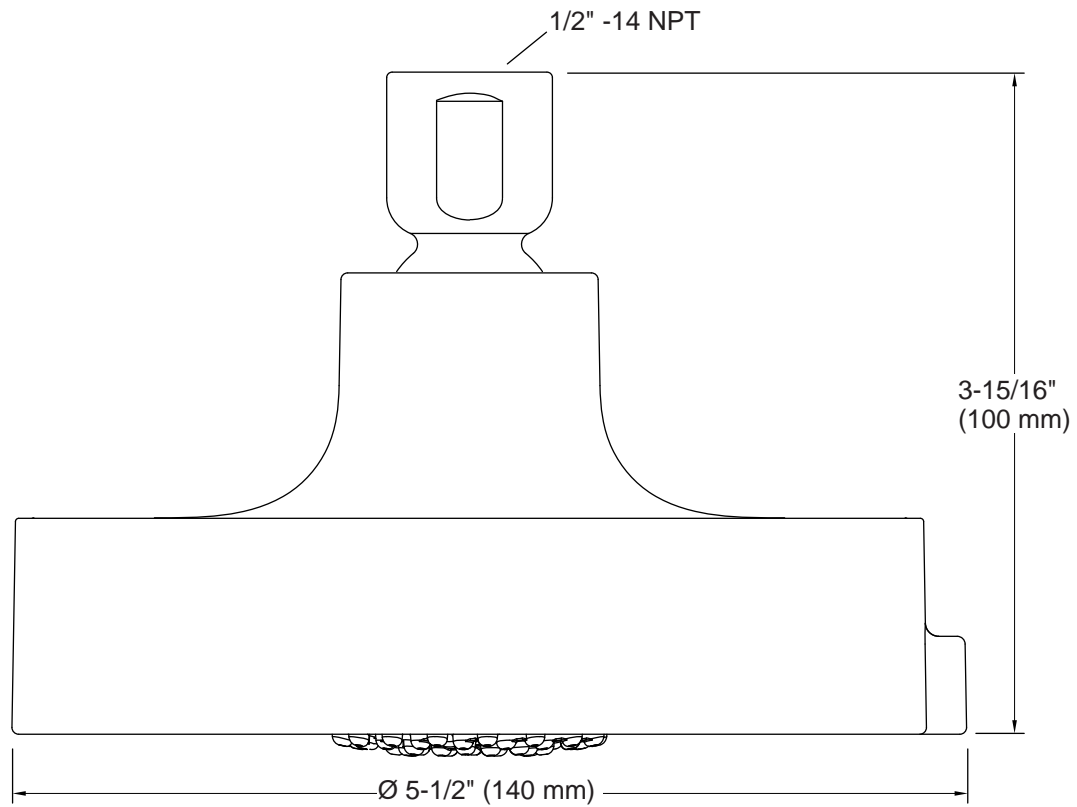

Technical Information

All product dimensions are nominal.

Drain included: No

Showerhead/Body Spray:

Rated maximum flow: 1.75 gal/min (6.6 l/min)

Notes

Install this product according to the installation guide.