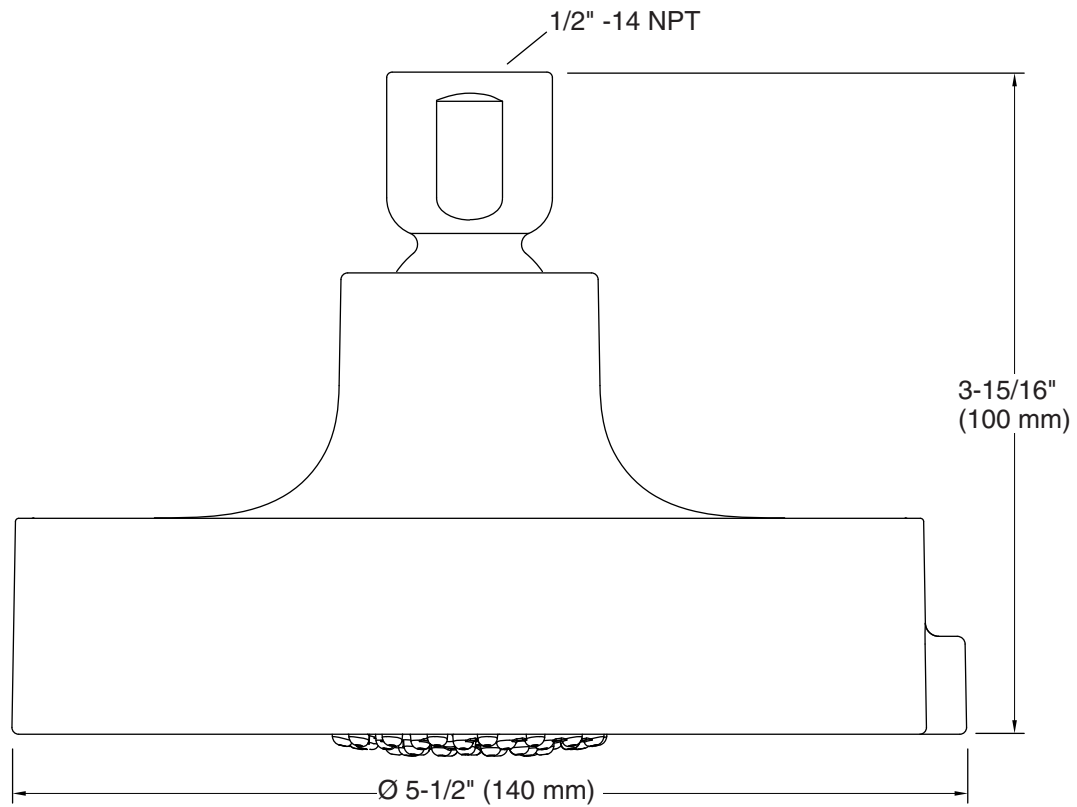

Features

- Three-function showerhead with wide coverage, medium coverage, and concentrated spray options
- 1.75 gpm (6.6 lpm) maximum flow rate
- 5-1/2" (140 mm) diameter showerhead
- Complements Purist faucets and accessories
- MasterClean™ sprayface features an easy-to-clean surface that withstands mineral buildup and maximizes spray performance

Installation

- 1/2 -14 NPT connection

Recommended Replacements

- This product is replaced by K-22170-G Three-function showerhead, 1.75 gpm.

Recommended Products/Accessories

- K-7397 Shower Arm and Flange
- K-23723 Faucet cleaner

Technical Information

All product dimensions are nominal.

Drain included: No

Showerhead/Body Spray:

Rated maximum flow: 1.75 gal/min (6.6 l/min)

Notes

Install this product according to the installation guide.