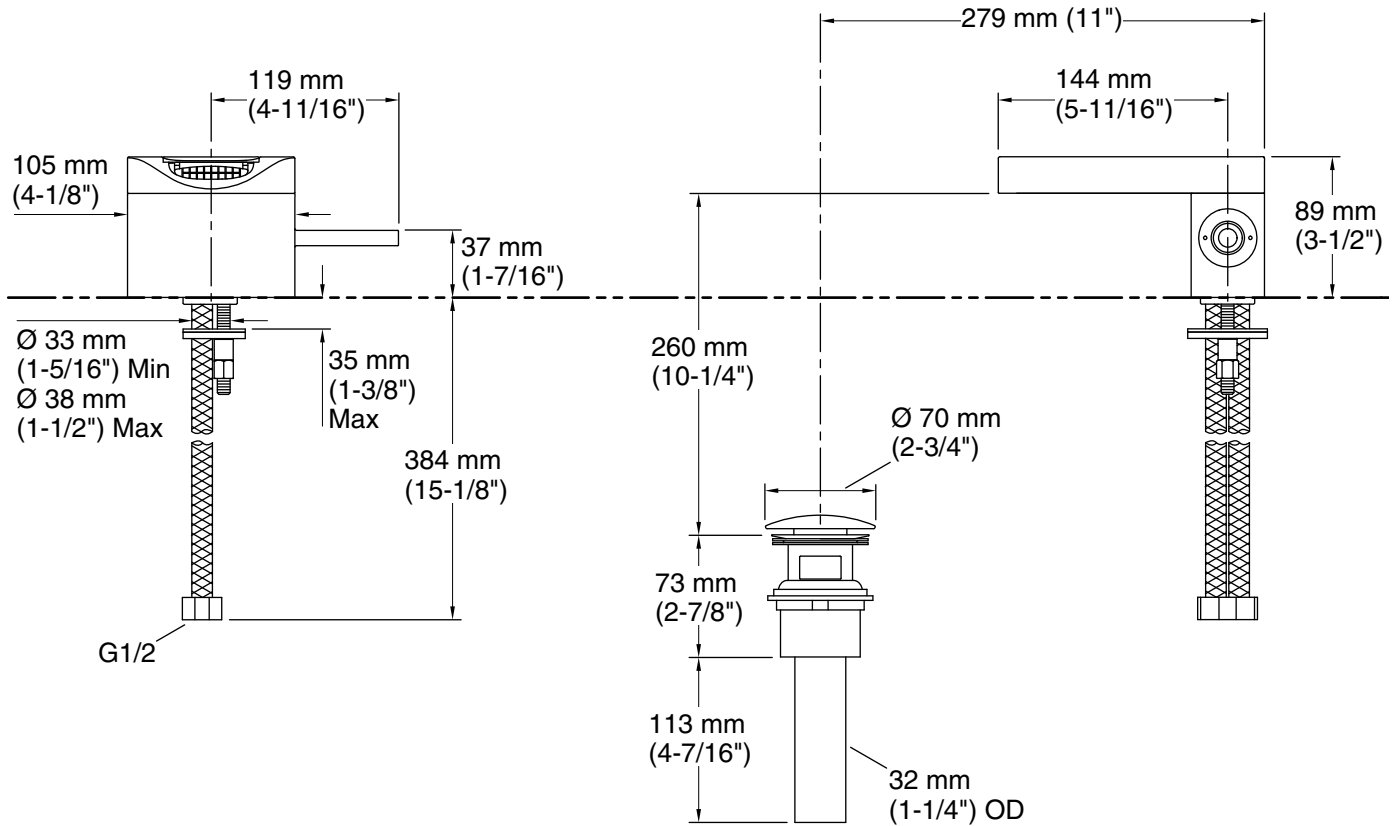

### Features

- Joystick handle
- Artful water delivery through exposed spout design
- KOHLER ceramic disc valves exceed industry longevity standards for a lifetime of durable performance
- Includes flexible G 1/2 supply hoses for easy installation
- Includes drain
- 144mm spout reach

### Technical Information

All product dimensions are nominal.