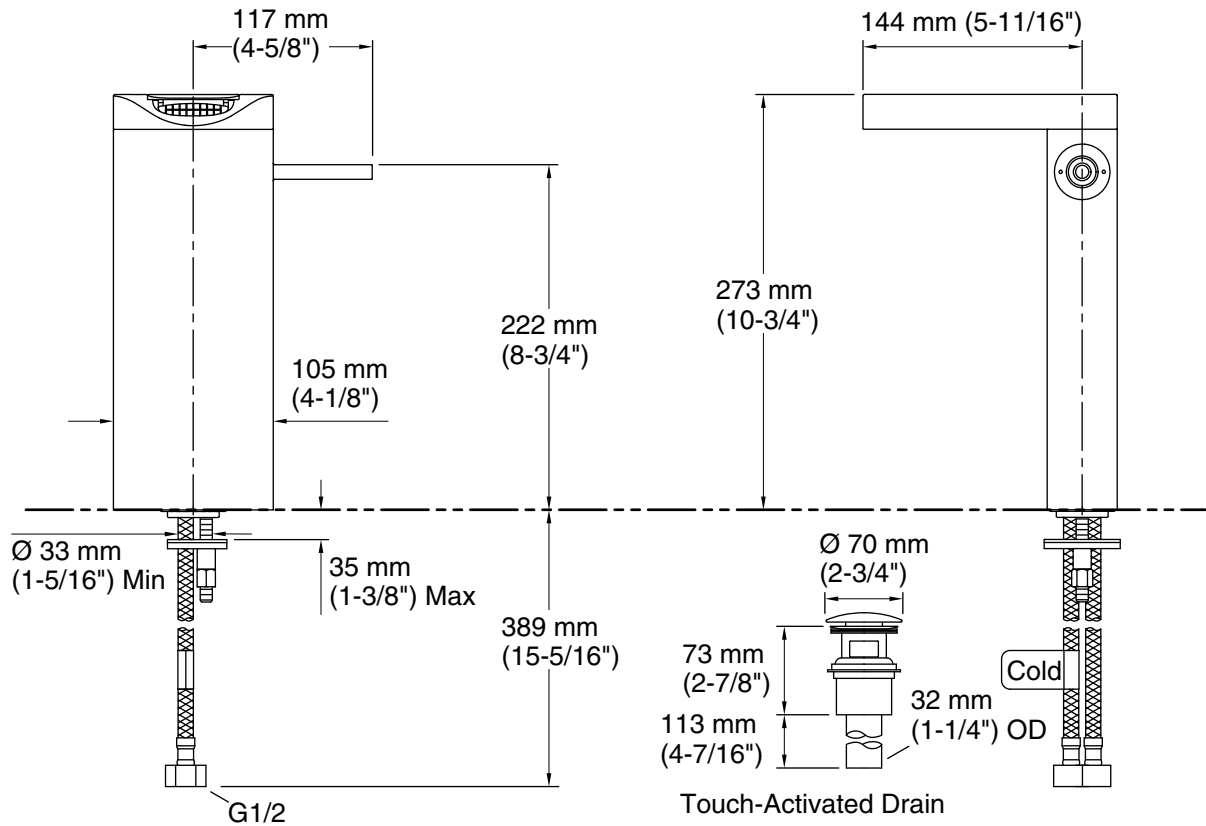

### Technical Information

All product dimensions are nominal.

#### Faucet:

Flow rate: 2.11 gal/min (8 l/min)