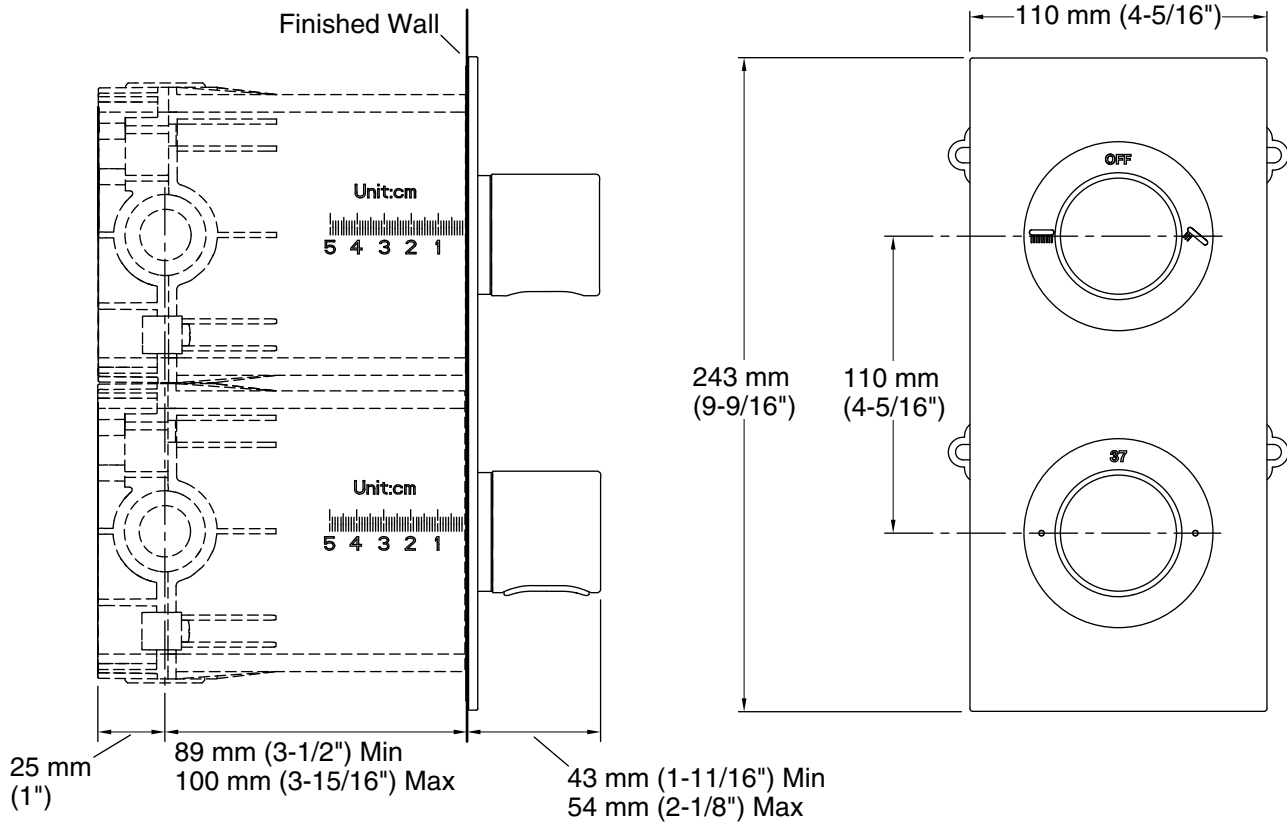

Features

- Metal construction
- Precise thermostatic temperature control
- Line-matched faucets and showerheads available

Material

- KOHLER finishes resist corrosion and tarnishing

Codes and Standards vary by country.
Consult your Kohler representative for detailed information.

Warranty varies by country. See country website for detailed warranty information.

Technical Information

All product dimensions are nominal.

Notes

Install this product according to the installation instructions.