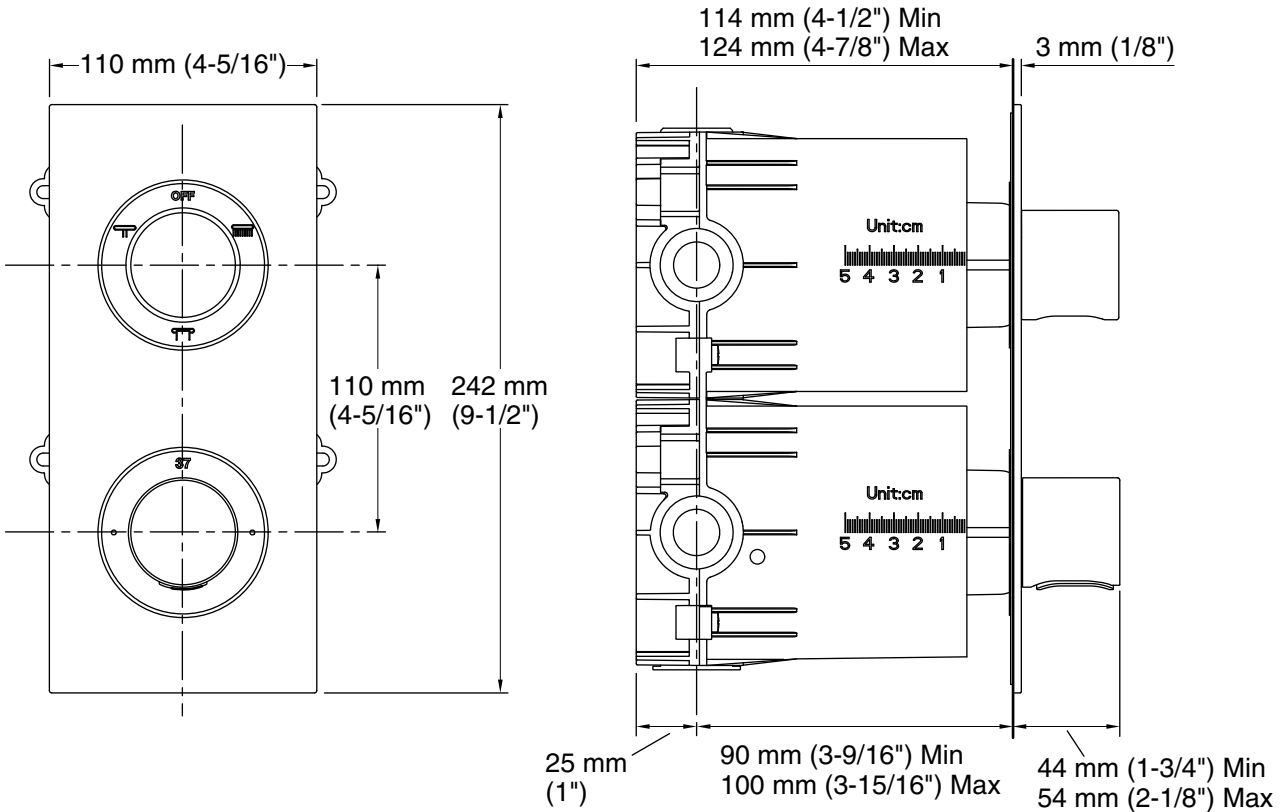

Features

- Metal construction
- Line-matched faucets and showerheads available
- Install with recessed thermostatic valve
- Supports thermostatic 3 way functionality
- Requires Kohler valve number 99870T-CP - sold separately

Technical Information

All product dimensions are nominal.

Notes

Install this product according to the installation instructions.