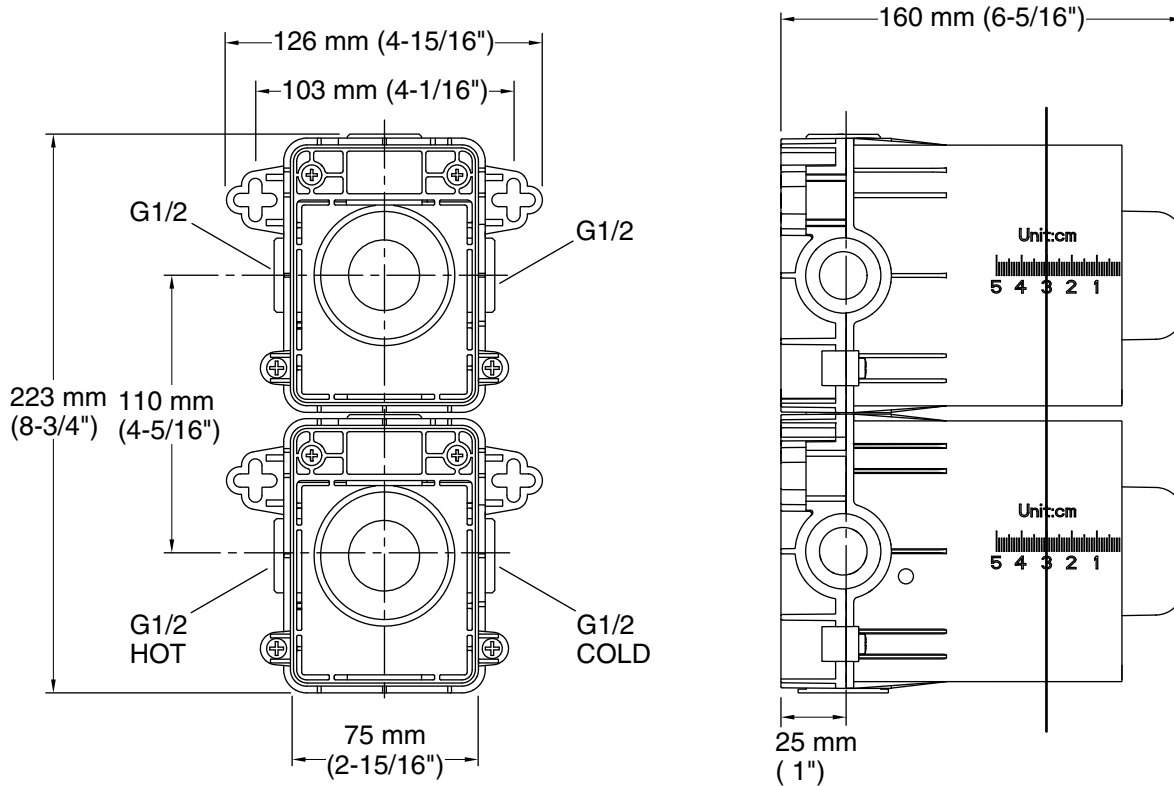

Technical Information

All product dimensions are nominal.

Faucet:

Flow rate: 9.25 gal/min (35 l/min)

Pressure: 45 psi (3.1 bar)

Notes

Install this product according to the installation instructions.