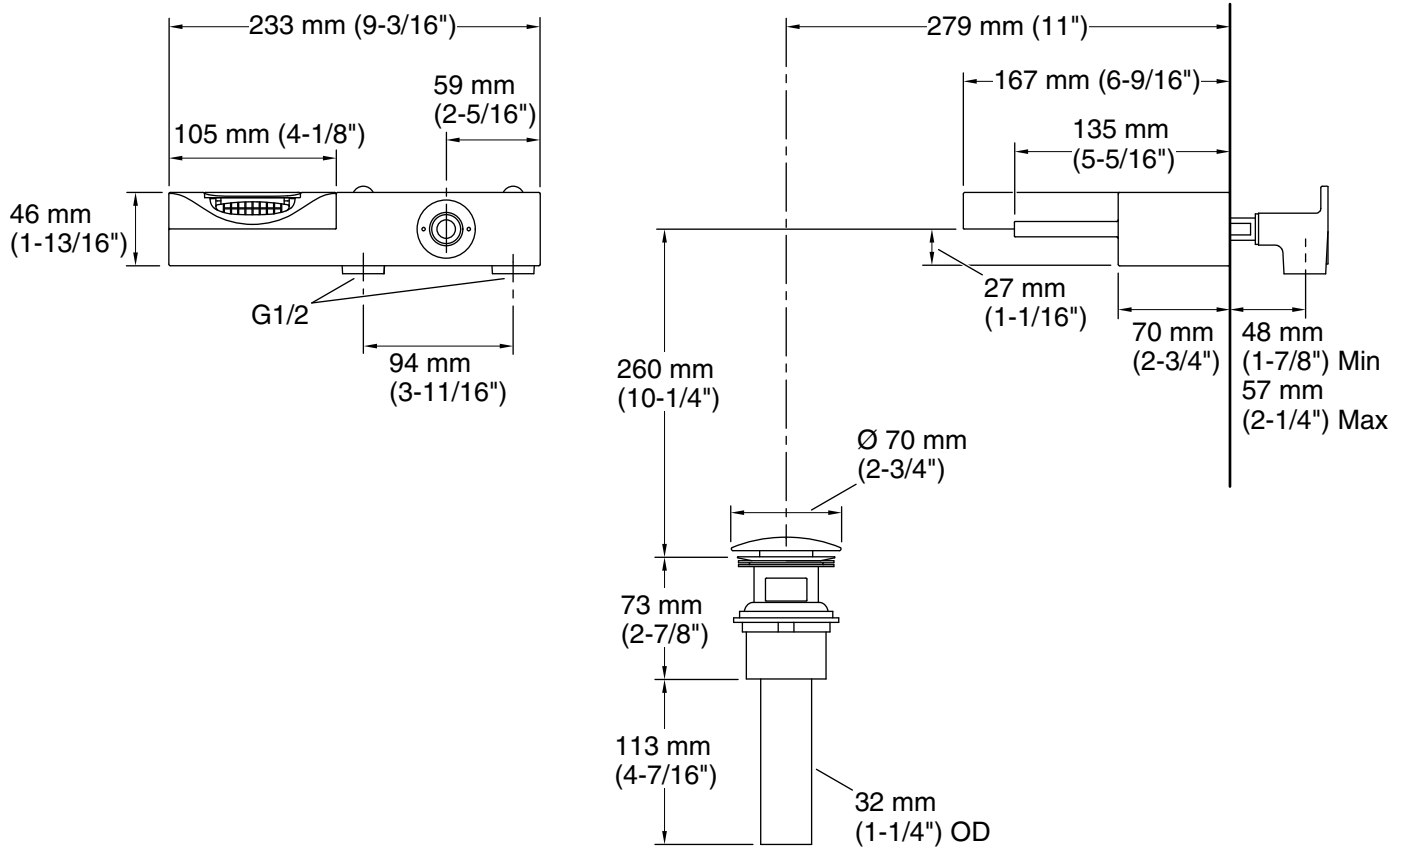

Features

- KOHLER ceramic disc valves exceed industry longevity standards for a lifetime of durable performance
- Joystick handle
- Spout reach 167 mm
- Artful water delivery through exposed spout design
- Includes drain
- Includes in-wall brass valve

Available Colors/Finishes

Color tiles intended for reference only.

Color	Code	Description
	CP	Polished Chrome

Technical Information

All product dimensions are nominal.

Faucet:

Flow rate: 2.37 gal/min (9 l/min)