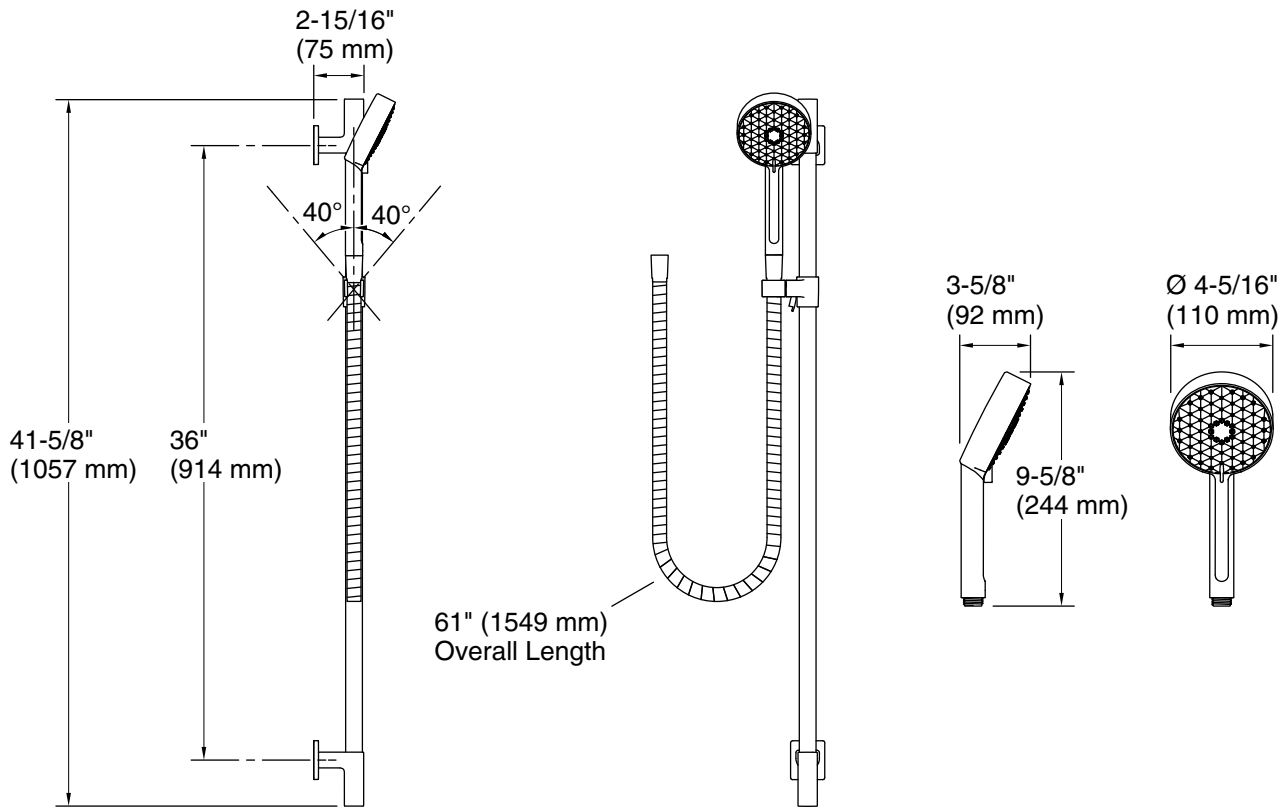

Features

- The Awaken handshower features a contemporary design
- Three spray functions and ADA-compliant nonpositive shutoff
- Thumb tab allows for a smooth transition between sprays
- MasterClean™ sprayface features an easy-to-clean surface that withstands mineral buildup and maximizes spray performance
- 36" (914 mm) slidebar features adjustable mounting brackets for installation flexibility
- Includes 60" (1524 mm) MasterShower metal hose
- This product can help a building earn Water Efficiency points in LEED® Green Building Rating System

Technical Information

All product dimensions are nominal.

Handshower:

Rated maximum flow: 2 gal/min (7.6 l/min)

Notes

Install this product according to the installation guide.

Plumbing codes require approved backflow prevention devices to be installed in-line to handshowers. Please consult with local plumbing officials.