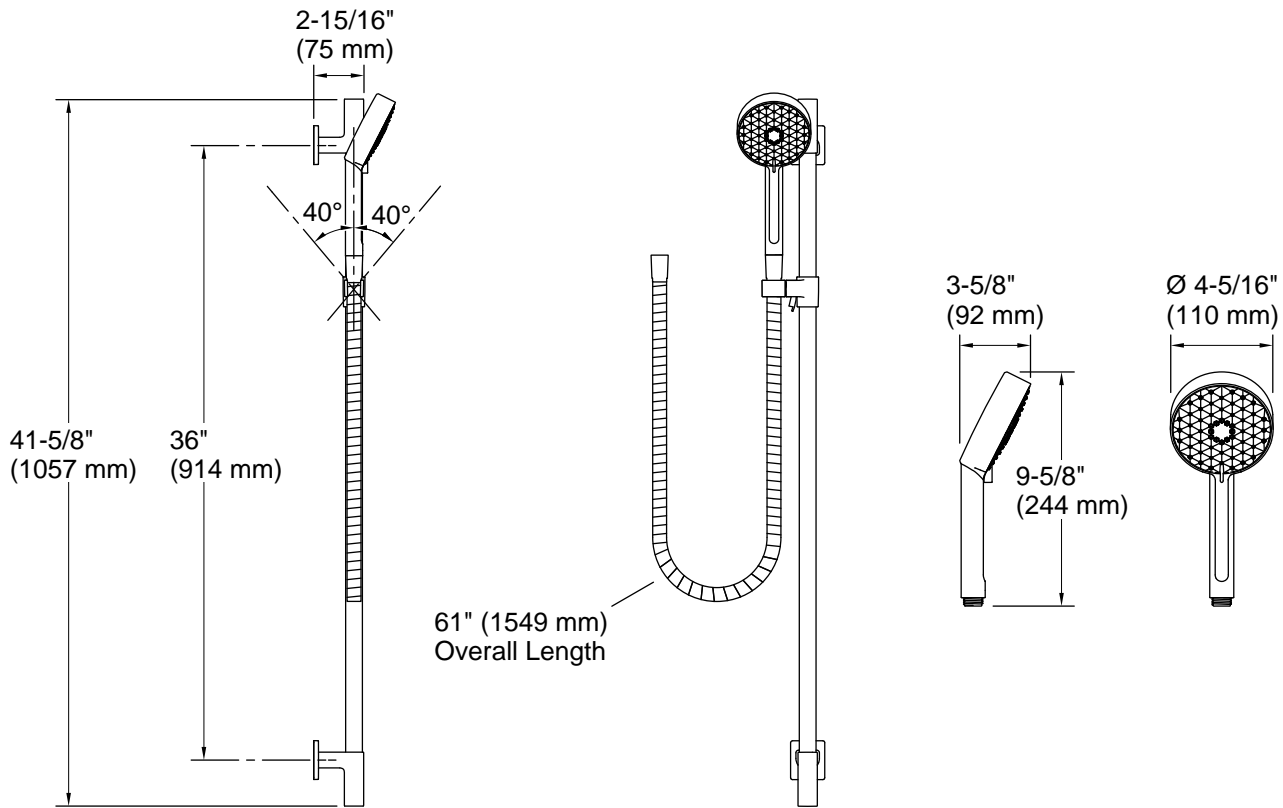

Technical Information

All product dimensions are nominal.

Handshower:

Rated maximum flow: 2 gal/min (7.6 l/min)

Notes

Install this product according to the installation guide.

Plumbing codes require approved backflow prevention devices to be installed in-line to handshowers. Please consult with local plumbing officials.

ADA compliant when installed to the specific requirements of these regulations.