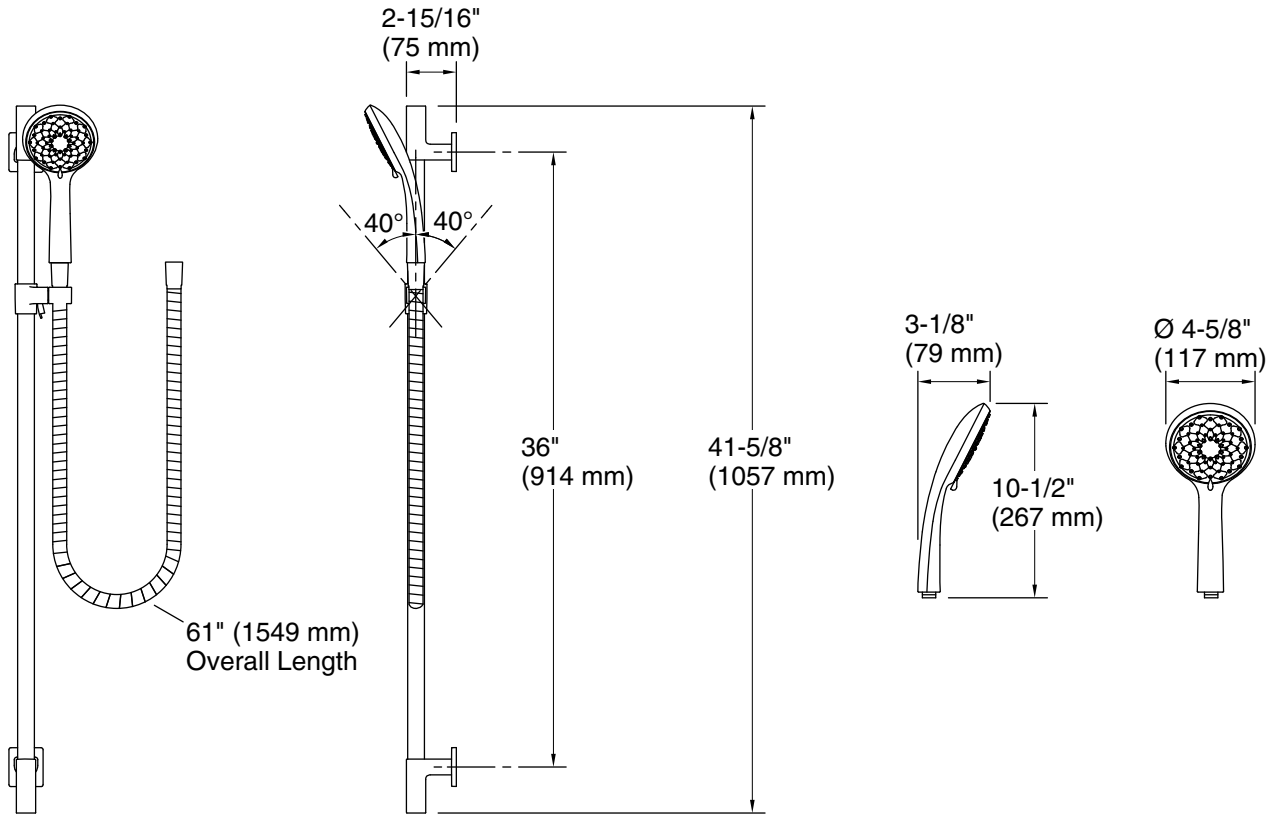

Technical Information

All product dimensions are nominal.

Handshower:

Rated maximum flow: 1.75 gal/min (6.6 l/min)

Notes

Install this product according to the installation instructions.

Plumbing codes require approved backflow prevention devices to be installed in-line to handshowers. Please consult with local plumbing officials.

IMPORTANT! The sidebar must be mounted to stud framing at both the top and bottom mounting locations. Do not use or depend on plastic wall anchors to attach the sidebar.

ADA compliant when installed to the specific requirements of these regulations.