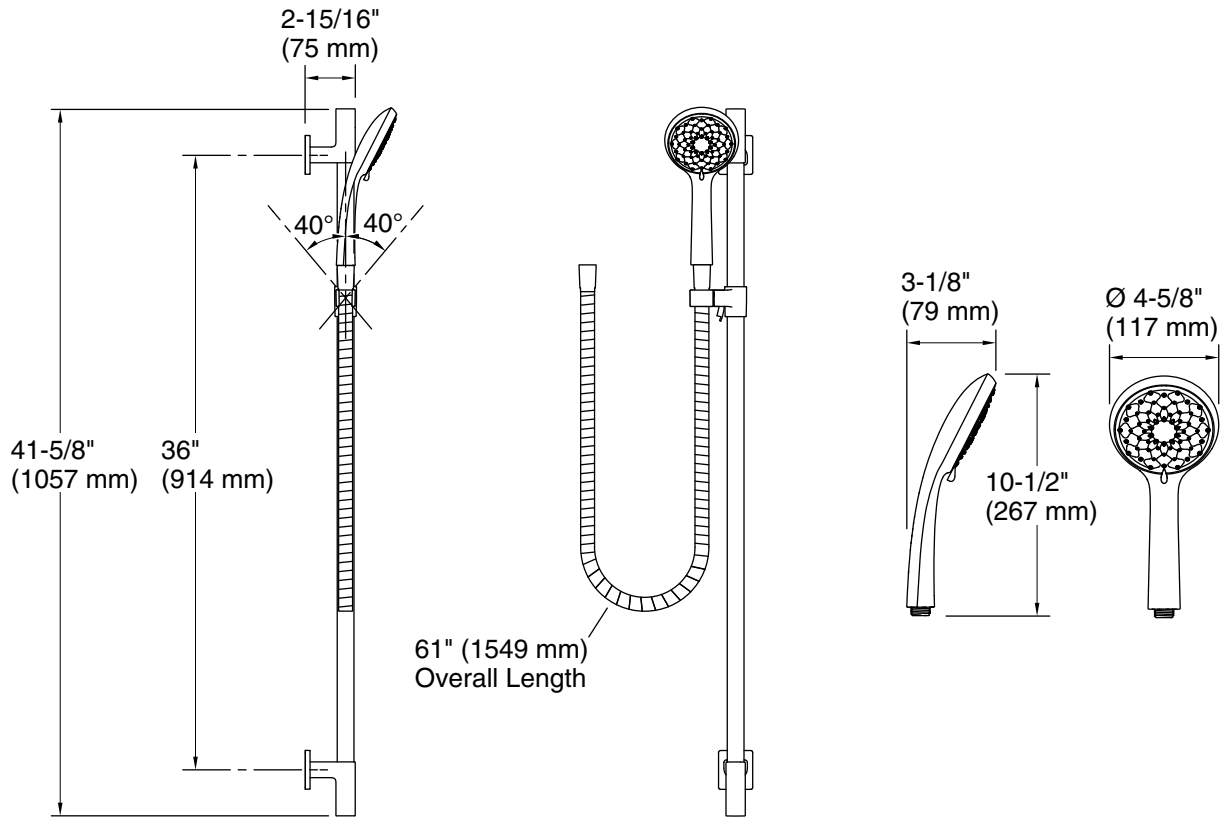

### Features

- Handshower features transitional design, inspired by nature
- Three spray functions and ADA-compliant nonpositive shutoff
- Thumb tab allows for a smooth transition between sprays
- MasterClean™ sprayface features an easy-to-clean surface that withstands mineral buildup and maximizes spray performance
- Slidebar features adjustable mounting brackets for installation flexibility
- Includes 60" metal hose
- This product can help a building earn Water Efficiency points in LEED® Green Building Rating System

### Optional Products/Accessories

- K-98350 wall-mount supply elbow
- K-98351 wall-mount supply elbow with check valve

### KOHLER® Faucet Lifetime Limited Warranty

See website for detailed warranty information.

**Technical Information**

All product dimensions are nominal.

Handshower rated max flow: 2 gal/min (7.6 l/min)

**Notes**