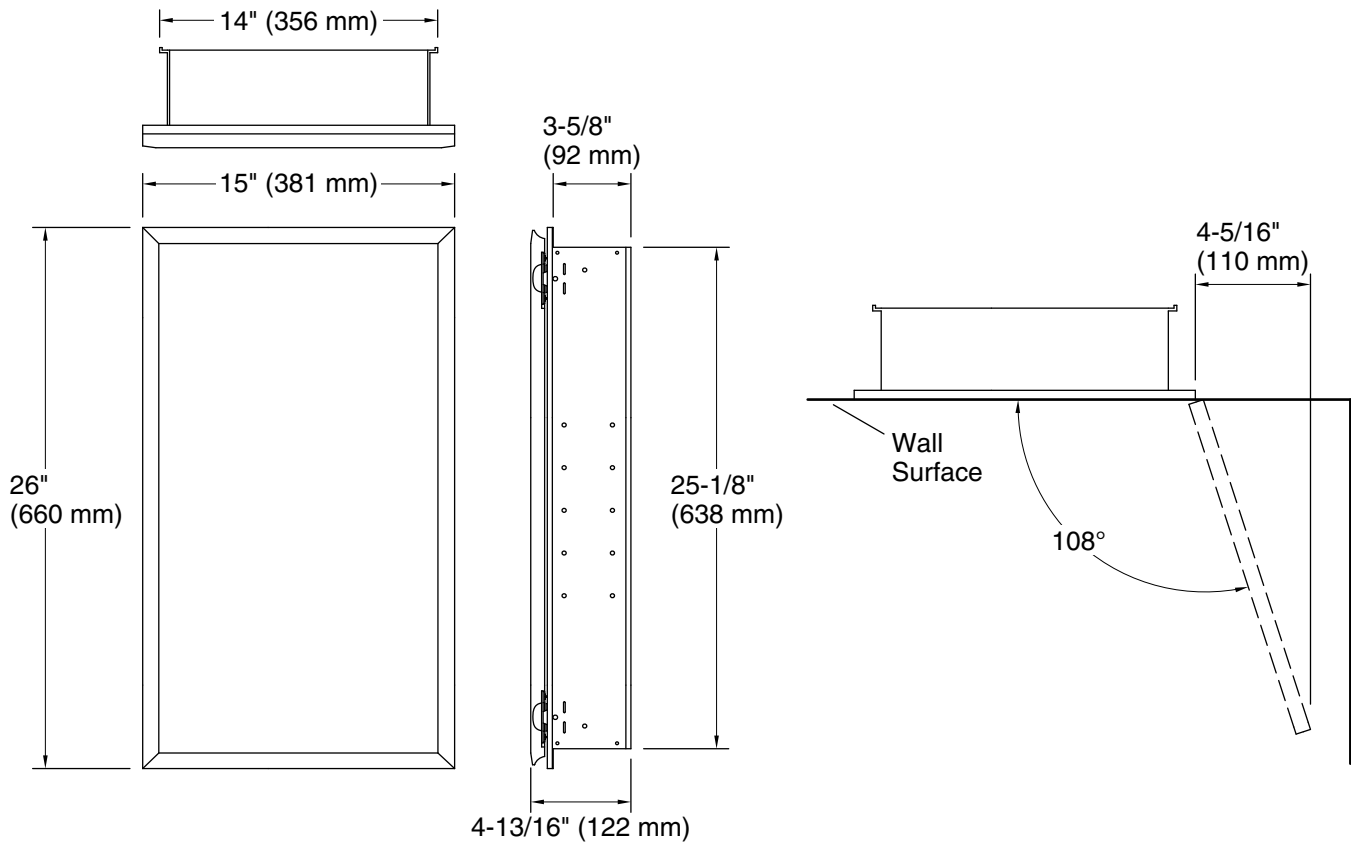

Technical Information

All product dimensions are nominal.

Notes

Install this product according to the installation guide.

When determining the height of the medicine cabinet, ensure the mirrored door will clear all obstacles (such as a faucet). A minimum distance of 3" (76 mm) is required.

For surface-mount, use anchors (not provided) rated for the loaded weight of this product.

This cabinet is designed for either right or left door swing. Check for obstructions.