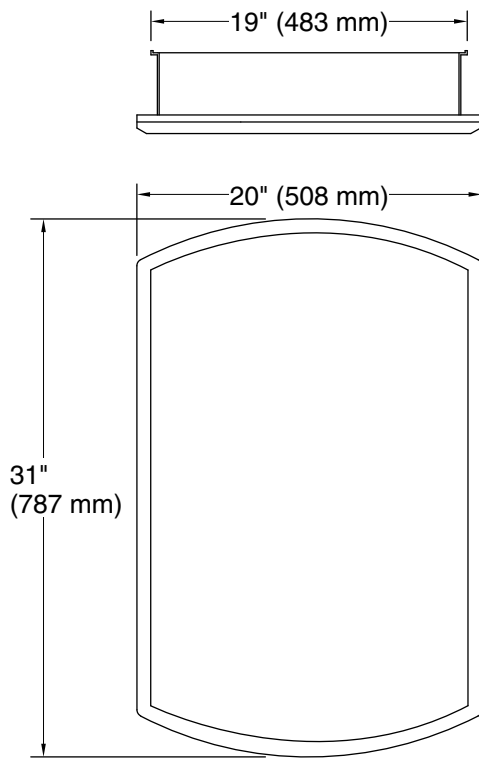

Technical Information

All product dimensions are nominal.

Notes

Install this product according to the installation guide.

When determining the height of the medicine cabinet, ensure the mirrored door will clear all obstacles (such as a faucet). A minimum distance of 3" (76 mm) is required.

For surface-mount, use anchors (not provided) rated for the loaded weight of this product.

This cabinet is designed for either right or left door swing. Check for obstructions.