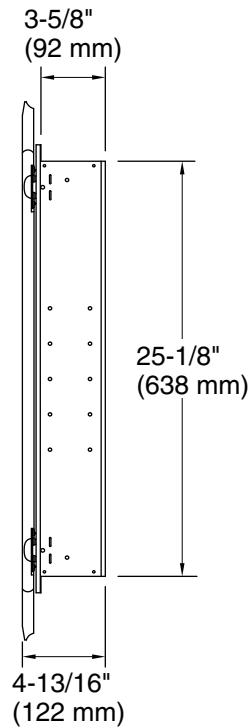

Technical Information

All product dimensions are nominal.

Notes

Install this product according to the installation guide.

When determining the height of the medicine cabinet, ensure the mirrored door will clear all obstacles (such as a faucet). A minimum distance of 3" (76 mm) is required.

For surface-mount, use anchors (not provided) rated for the loaded weight of this product.

This cabinet is designed for either right or left door swing. Check for obstructions.