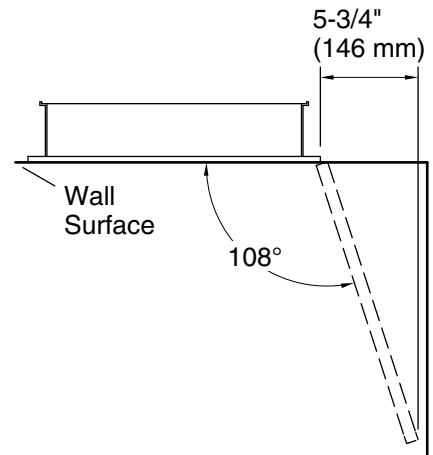

Technical Information

All product dimensions are nominal.

Notes

Install this product according to the installation guide.

When determining the height of the medicine cabinet, ensure the mirrored door will clear all obstacles (such as a faucet). A minimum distance of 3" (76 mm) is required.

For surface-mount, use anchors (not provided) rated for the loaded weight of this product.

This cabinet is designed for either right or left door swing. Check for obstructions.