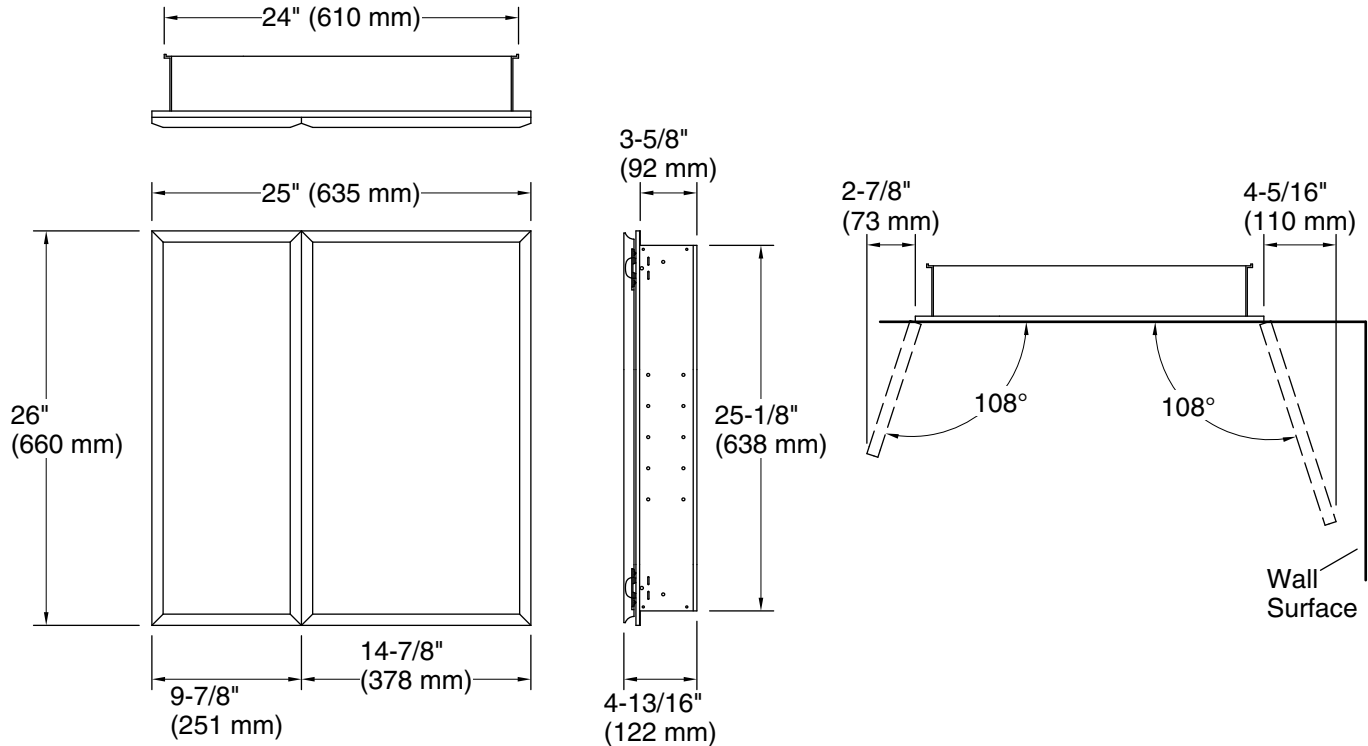

Technical Information

All product dimensions are nominal.

Notes

Install this product according to the installation guide.

When determining the height of the medicine cabinet, ensure the mirrored door will clear all obstacles (such as a faucet). A minimum distance of 3" (76 mm) is required.

For surface-mount, use anchors (not provided) rated for the loaded weight of this product.

This cabinet is designed for either right or left door swing. Check for obstructions.