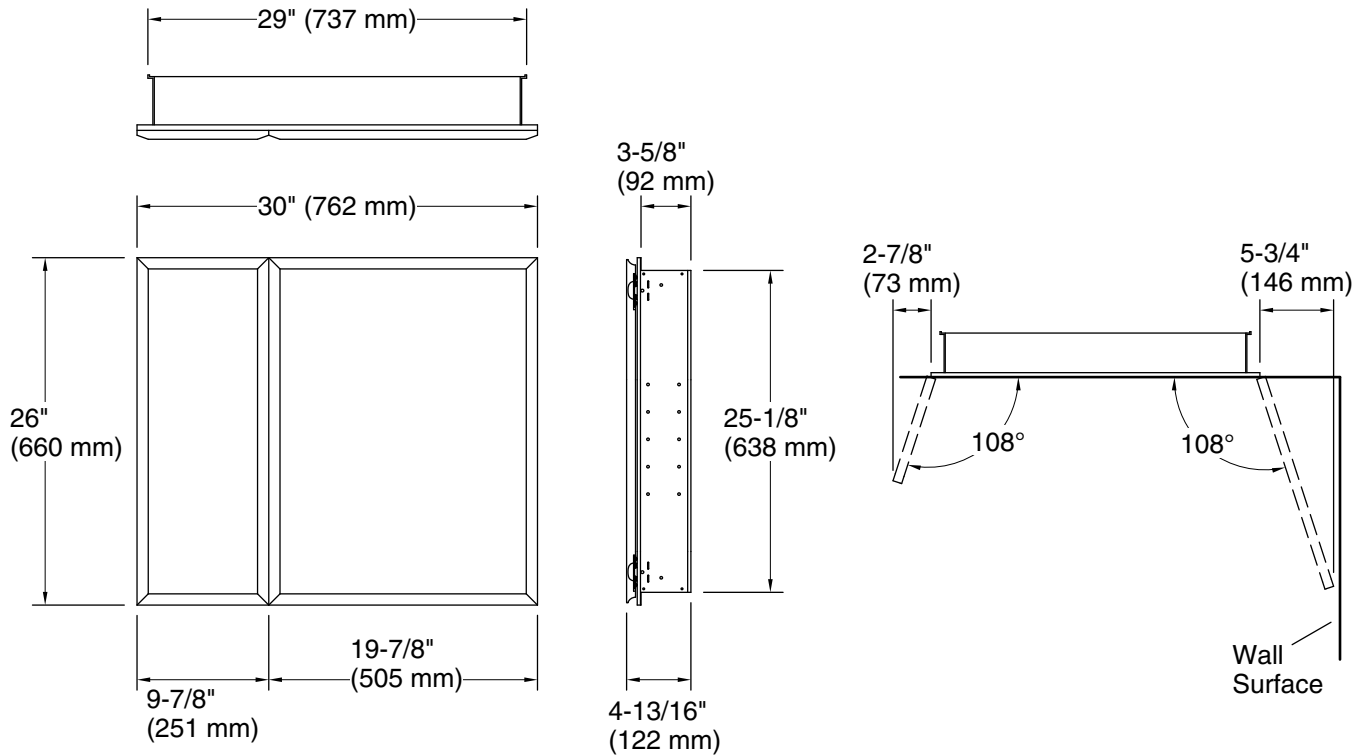

Technical Information

All product dimensions are nominal.

Notes

Install this product according to the installation guide.

When determining the height of the medicine cabinet, ensure the mirrored door will clear all obstacles (such as a faucet). A minimum distance of 3" (76 mm) is required.

For surface-mount, use anchors (not provided) rated for the loaded weight of this product.

This cabinet is designed for either right or left door swing. Check for obstructions.