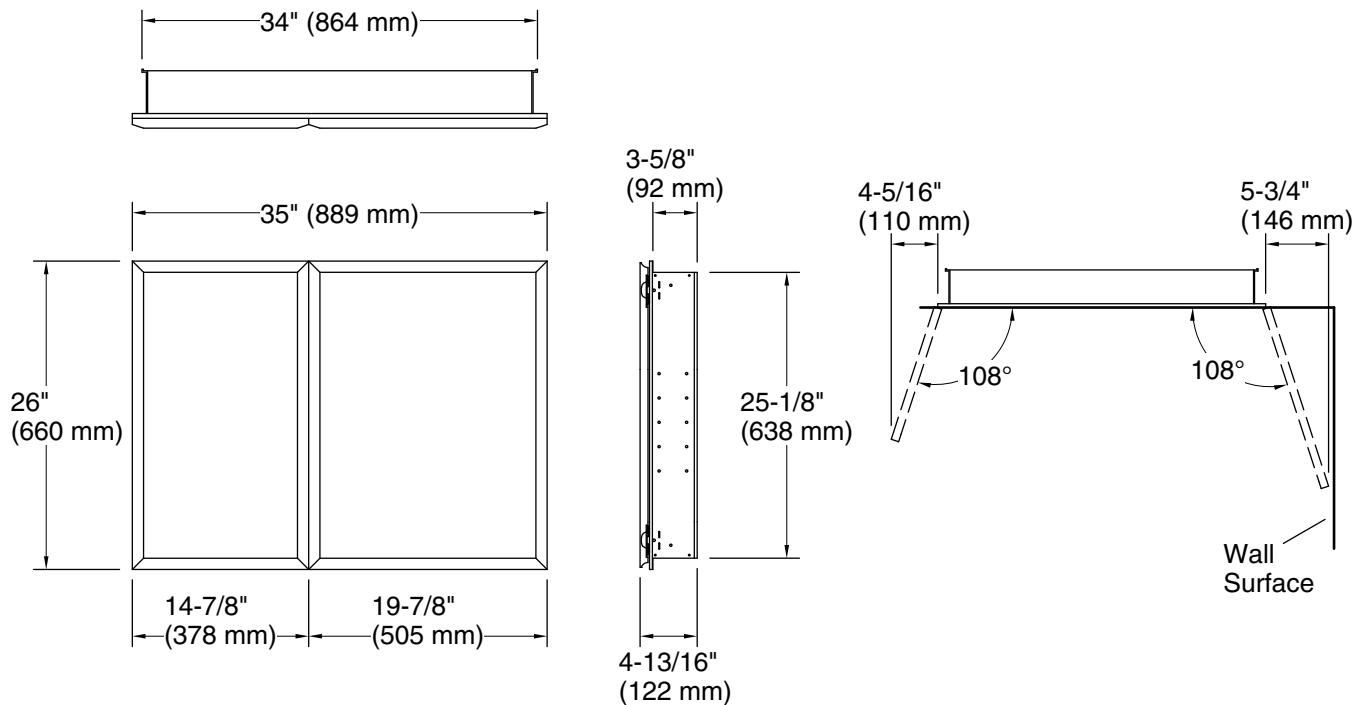

Technical Information

All product dimensions are nominal.

Notes

Install this product according to the installation guide.

When determining the height of the medicine cabinet, ensure the mirrored door will clear all obstacles (such as a faucet). A minimum distance of 3" (76 mm) is required.

For surface-mount, use anchors (not provided) rated for the loaded weight of this product.

This cabinet is designed for either right or left door swing. Check for obstructions.