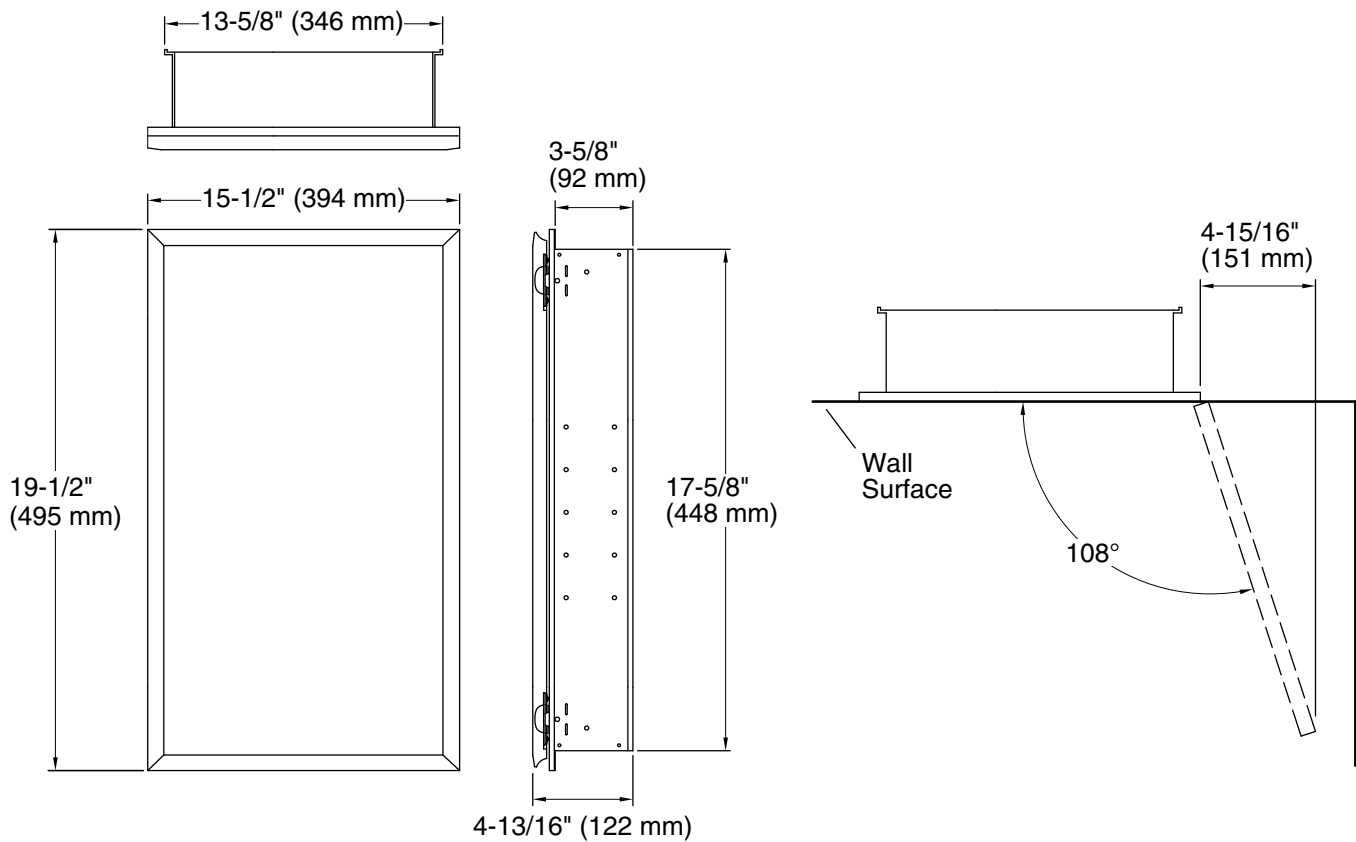

Features

- Recessed installation only
- Two adjustable tempered-glass shelves offer additional bathroom storage
- Full-overlay mirrored door with beveled edges
- Mirrored interior
- 108° opening capability for easy cabinet access

Technical Information

All product dimensions are nominal.

Notes

Install this product according to the installation guide.

When determining the height of the medicine cabinet, ensure the mirrored door will clear all obstacles (such as a faucet). A minimum distance of 3" (76 mm) is required.