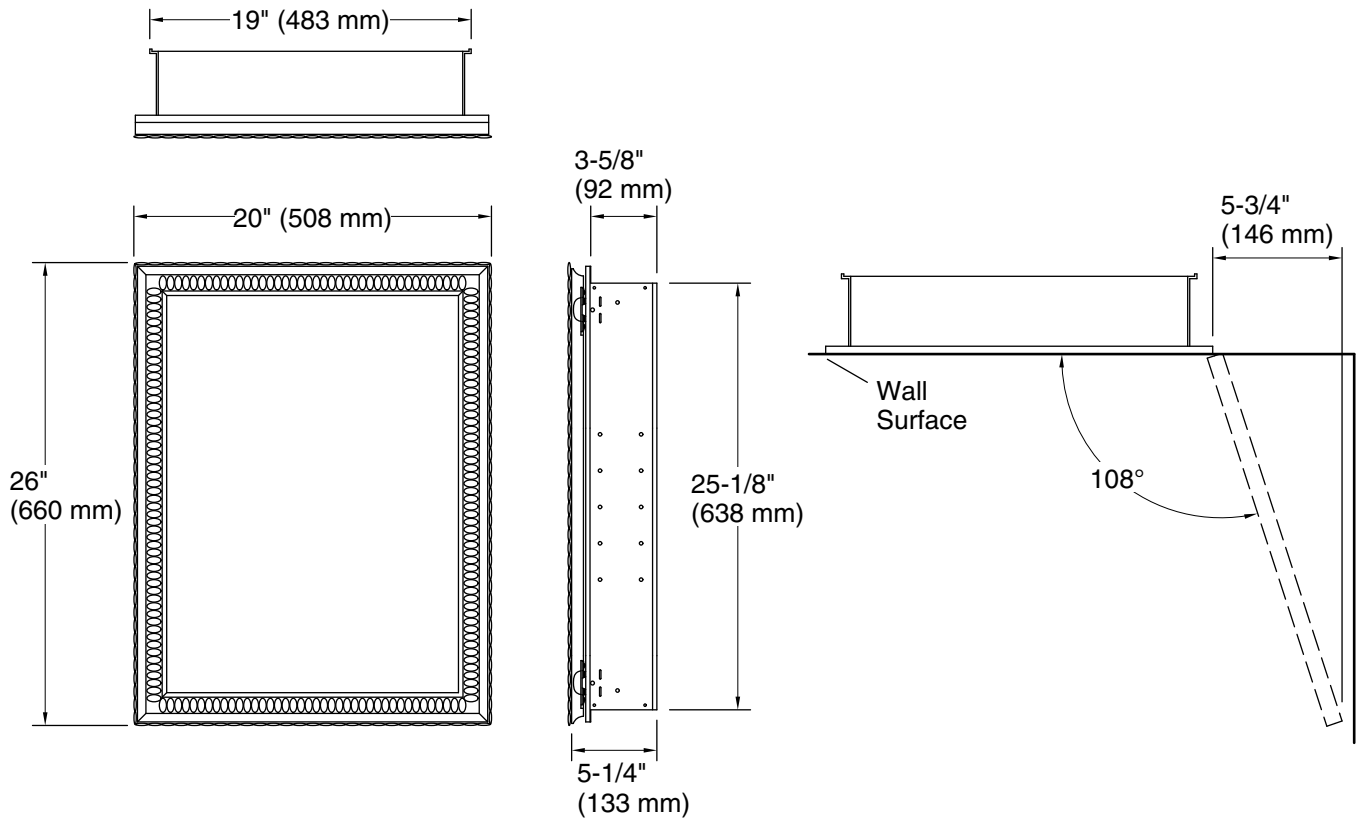

Technical Information

All product dimensions are nominal.

Notes

Install this product according to the installation guide.

When determining the height of the medicine cabinet, ensure the mirrored door will clear all obstacles (such as a faucet). A minimum distance of 3" (76 mm) is required.

For surface-mount, use anchors (not provided) rated for the loaded weight of this product.

This cabinet is designed for either right or left door swing. Check for obstructions.