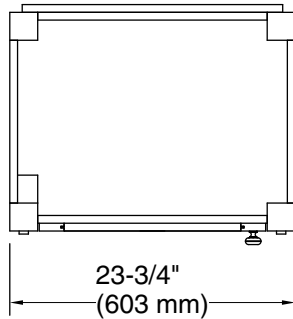

Technical Information

All product dimensions are nominal.