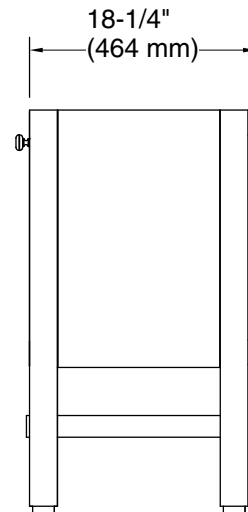

Technical Information

All product dimensions are nominal.