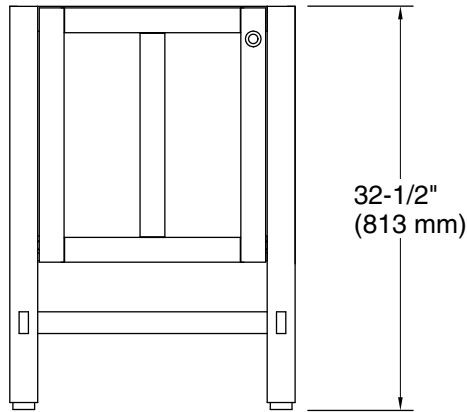

Technical Information

All product dimensions are nominal.