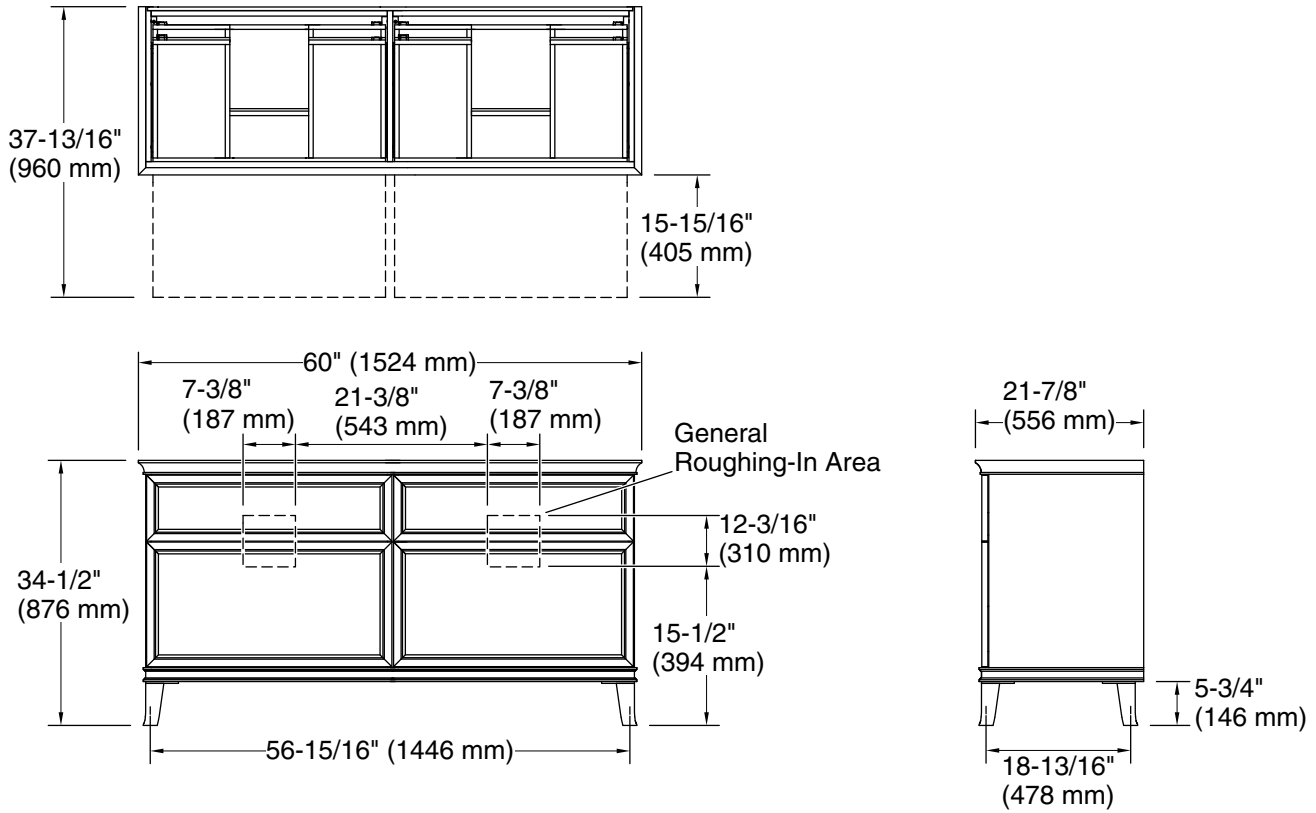

Artifacts™
60" bathroom vanity cabinet with sinks and quartz top
K-CM33560-BD1

Technical Information

All product dimensions are nominal.

Notes

Install this product according to the installation instructions.