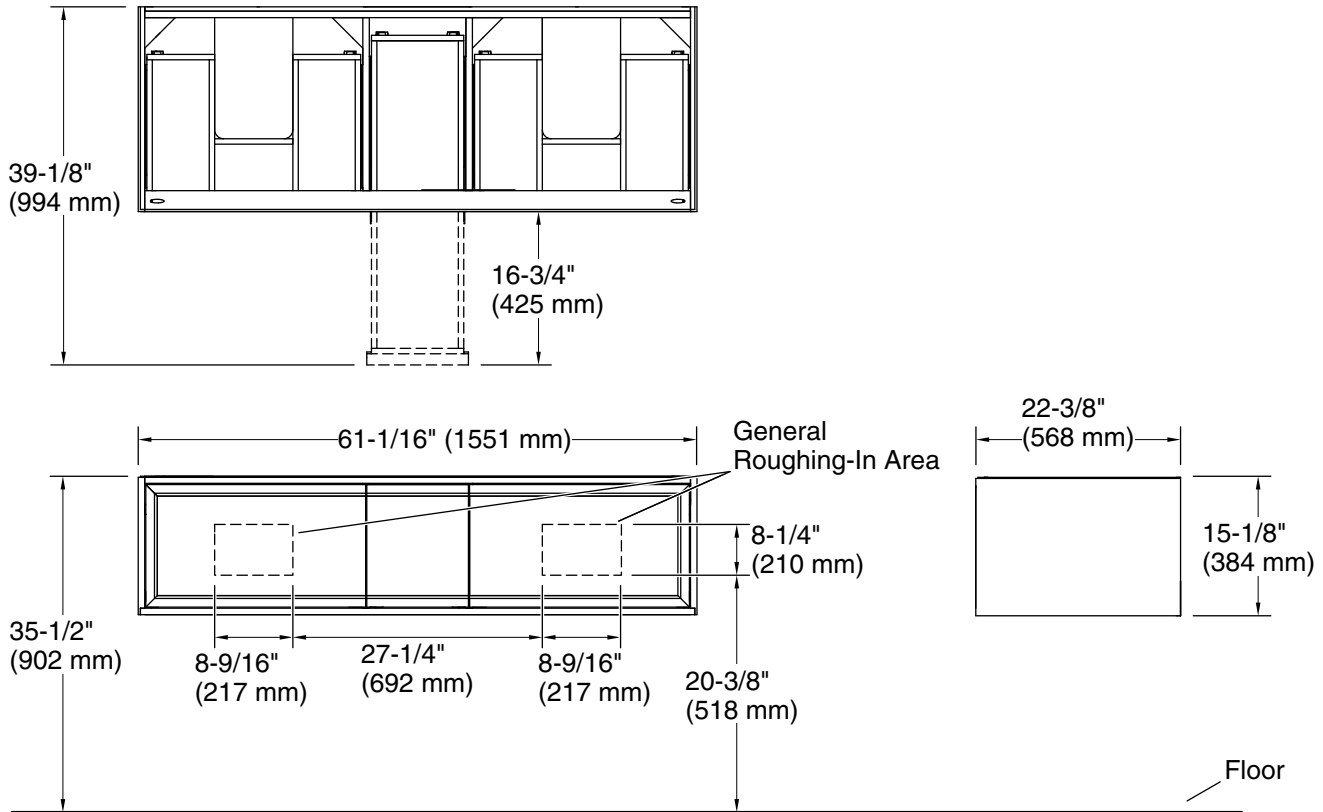

Lodern®
60" wall-hung bathroom vanity cabinet with sinks and
quartz top
K-CM33567-BD1

Technical Information

All product dimensions are nominal.

Notes

Install this product according to the installation instructions.