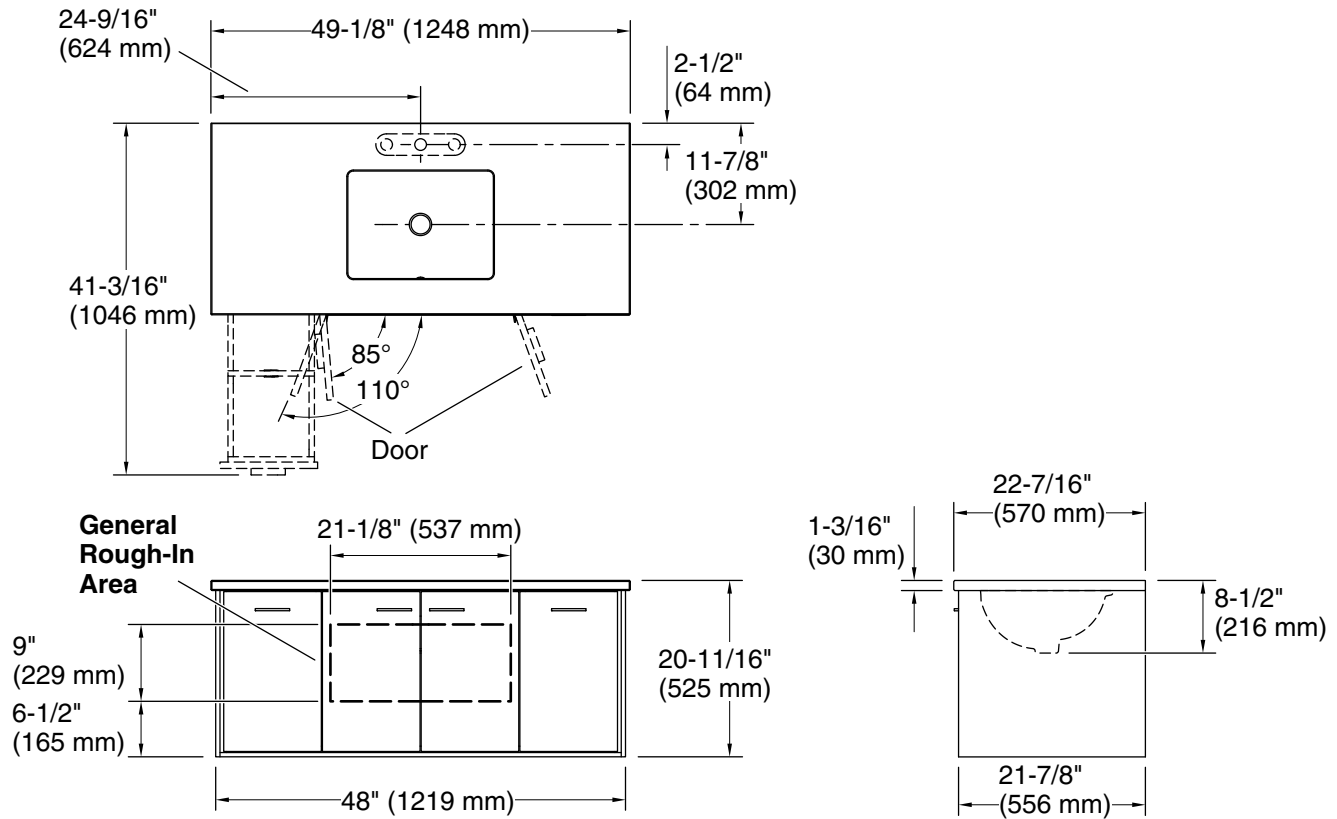

Technical Information

All product dimensions are nominal.

Lighting included: No

Notes

Install this product according to the installation guide.