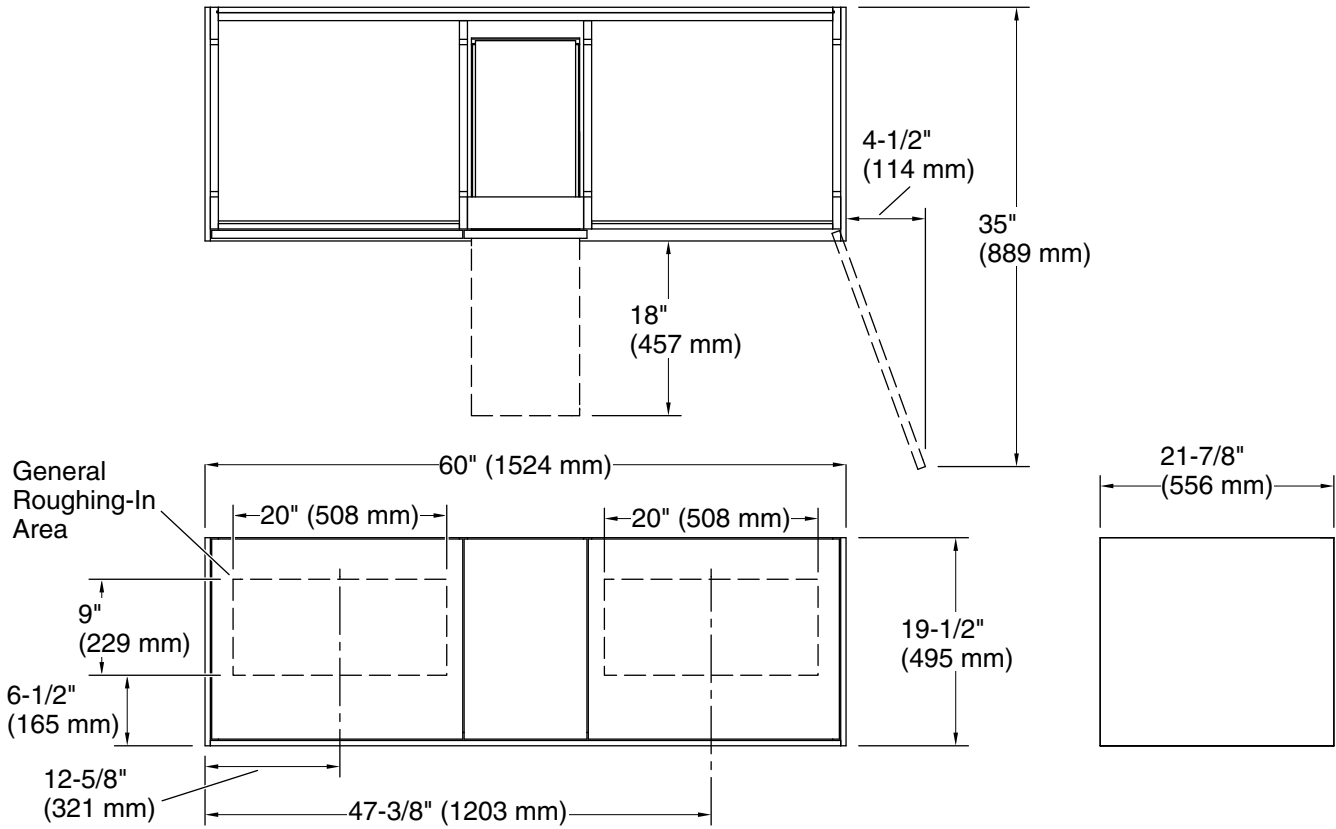

Included Components

- K-28255 Silestone® 61" quartz vanity top with two rectangular cutouts
- K-EC20000 20-1/2" rectangular undermount bathroom sink (Qty 2)
- K-99688 3" cabinet pull (Qty 3)
- K-99548 60" wall-hung bathroom vanity cabinet

	1WA	Linen White
	1WM	Walnut Flax

Technical Information

All product dimensions are nominal.