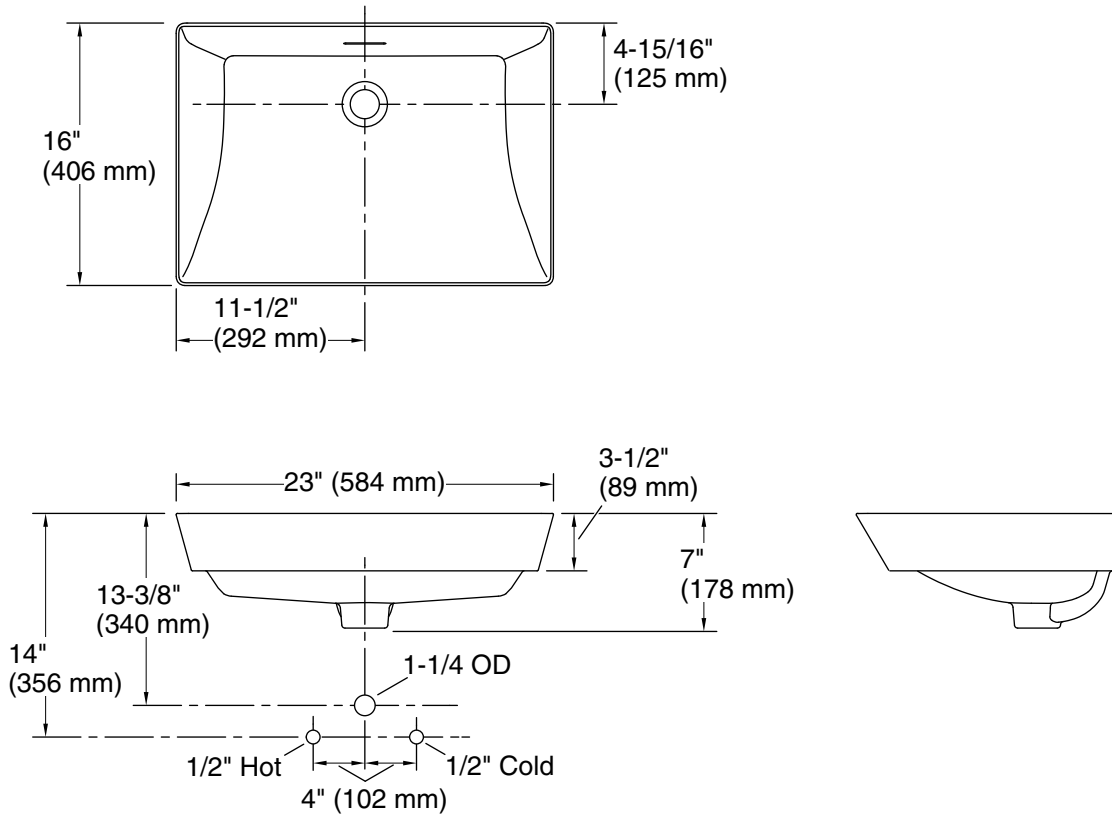

Falling Gently by ELLE Brazn™

584 mm rectangular vessel bathroom sink
K-EX21060T-AE1

Features

- Produced in collaboration with street and graffiti artist, ELLE
- Rectangular basin
- With overflow
- Brass drain and color-matched brass drain cover
- No faucet holes; requires wall- or counter-mount faucet

Material

- Vitreous china

Installation

- Semi-recessed vessel
- Requires countertop cutout

Included Components

Additional Components:
1377123-* Drain Assembly

Codes/Standards

Plumbing Standards
PNS 156
CNS 3320-3
GB/T 6952

KOHLER® One-Year Limited Warranty

See website for detailed warranty information.

Falling Gently by ELLE Brazn™

584 mm rectangular vessel bathroom sink
K-EX21060T-AE1

Technical Information

All product dimensions are nominal.

Installation:	Vessel
Min. base cabinet width:	27" (686 mm)
Drain hole:	1-3/4" (45 mm)
Template:	1483026-7, required, included

Notes

Install this product according to the installation instructions.