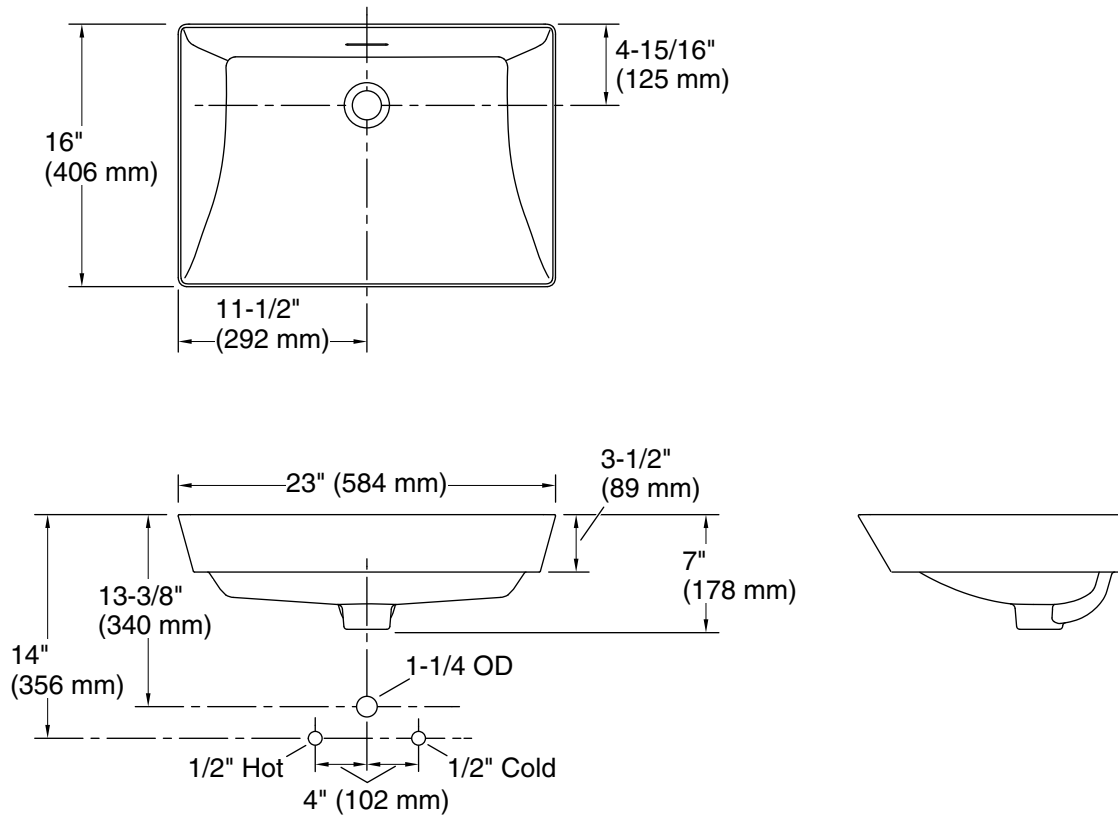

Material

- Fireclay

Installation

- Semi-recessed vessel
- Requires countertop cutout

Codes/Standards

Plumbing Standards

PNS 156

CNS 3320-3

GB/T 6952

See website for detailed warranty information.

Flora Tropical by Ananda Nahú Brazn™

584 mm rectangular vessel bathroom sink
K-EX21060T-AE2

Technical Information

All product dimensions are nominal.

Min. base cabinet width: 27" (686 mm)

Drain hole: 1-3/4" (45 mm)

Template: 1483026-7, required, included

Notes

Install this product according to the installation instructions.