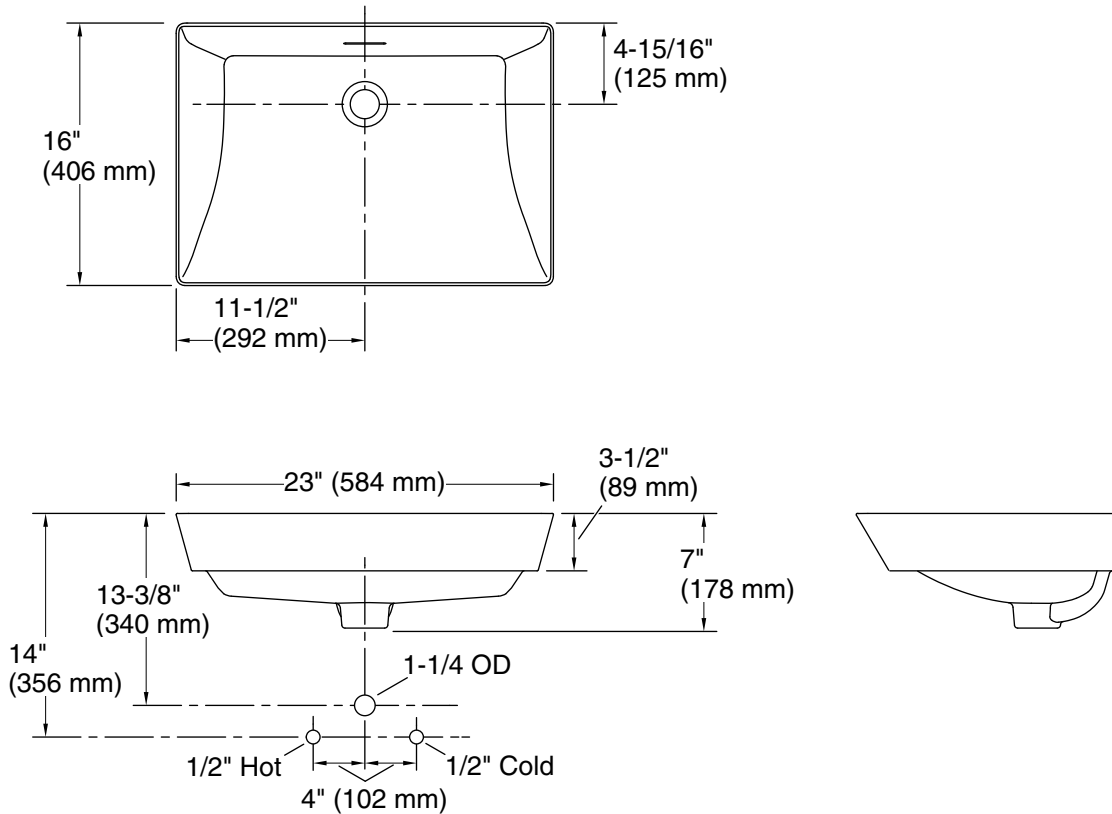

Material

- Vitreous china

Installation

- Semi-recessed vessel
- Requires countertop cutout

Included Components

Additional Components:
1377123-* Drain Assembly

Codes/Standards

Plumbing Standards
PNS 156
CNS 3320-3
GB/T 6952

KOHLER® One-Year Limited Warranty

See website for detailed warranty information.

Aranya by Pushpa Kumari Brazn™

584 mm rectangular vessel bathroom sink

K-EX21060T-AE3

Technical Information

All product dimensions are nominal.

Installation: Vessel

Min. base cabinet width: 27" (686 mm)

Drain hole: 1-3/4" (45 mm)

Template: 1483026-7, required, included

Notes

Install this product according to the installation instructions.