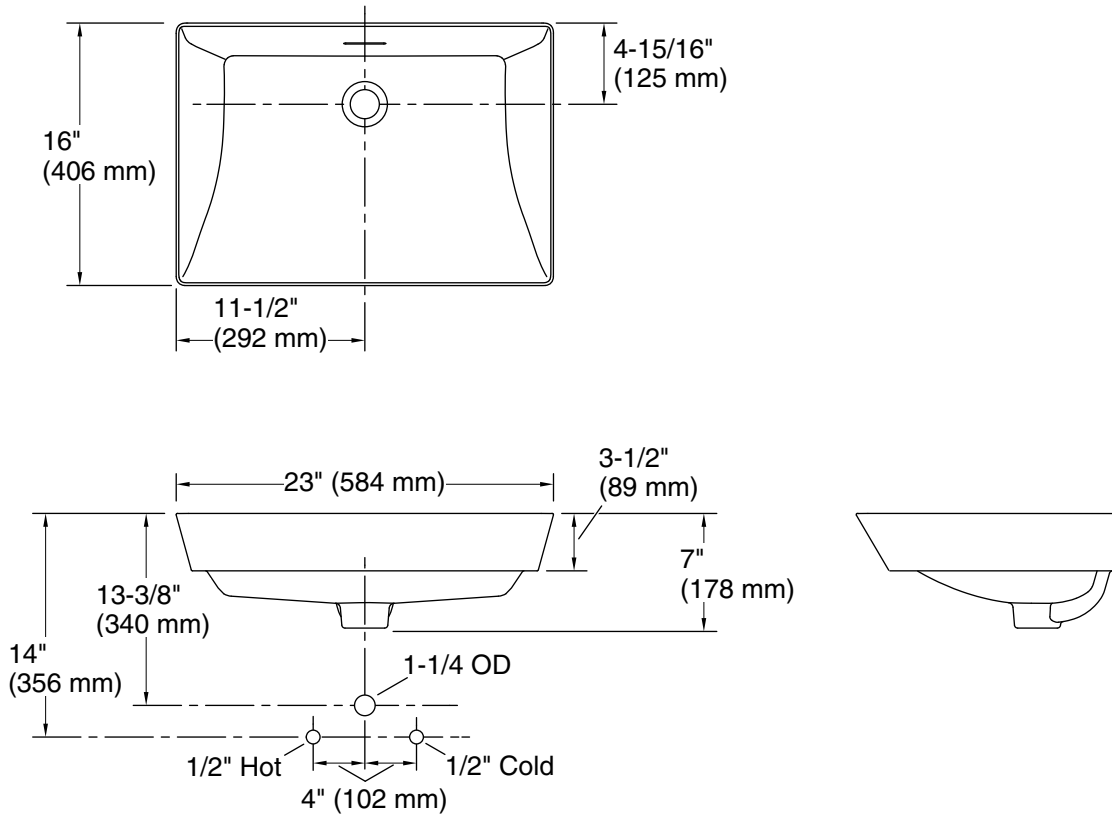

A World on Strings by Ziling Wang Brazn™

584 mm rectangular vessel bathroom sink
K-EX21060T-AE4

Features

- Produced in collaboration with innovative contemporary fine artist, Ziling Wang
- Rectangular basin
- With overflow
- Brass drain and color-matched brass drain cover
- No faucet holes; requires wall- or counter-mount faucet

Material

- Vitreous china

Installation

- Semi-recessed vessel
- Requires countertop cutout

Included Components

Additional Components:
1377123-* Drain Assembly

Codes/Standards

Plumbing Standards
PNS 156
CNS 3320-3
GB/T 6952

KOHLER® One-Year Limited Warranty

See website for detailed warranty information.

A World on Strings by Ziling Wang Brazn™

584 mm rectangular vessel bathroom sink
K-EX21060T-AE4

Technical Information

All product dimensions are nominal.

Installation:	Vessel
Min. base cabinet width:	27" (686 mm)
Drain hole:	1-3/4" (45 mm)
Template:	1483026-7, required, included

Notes

Install this product according to the installation instructions.