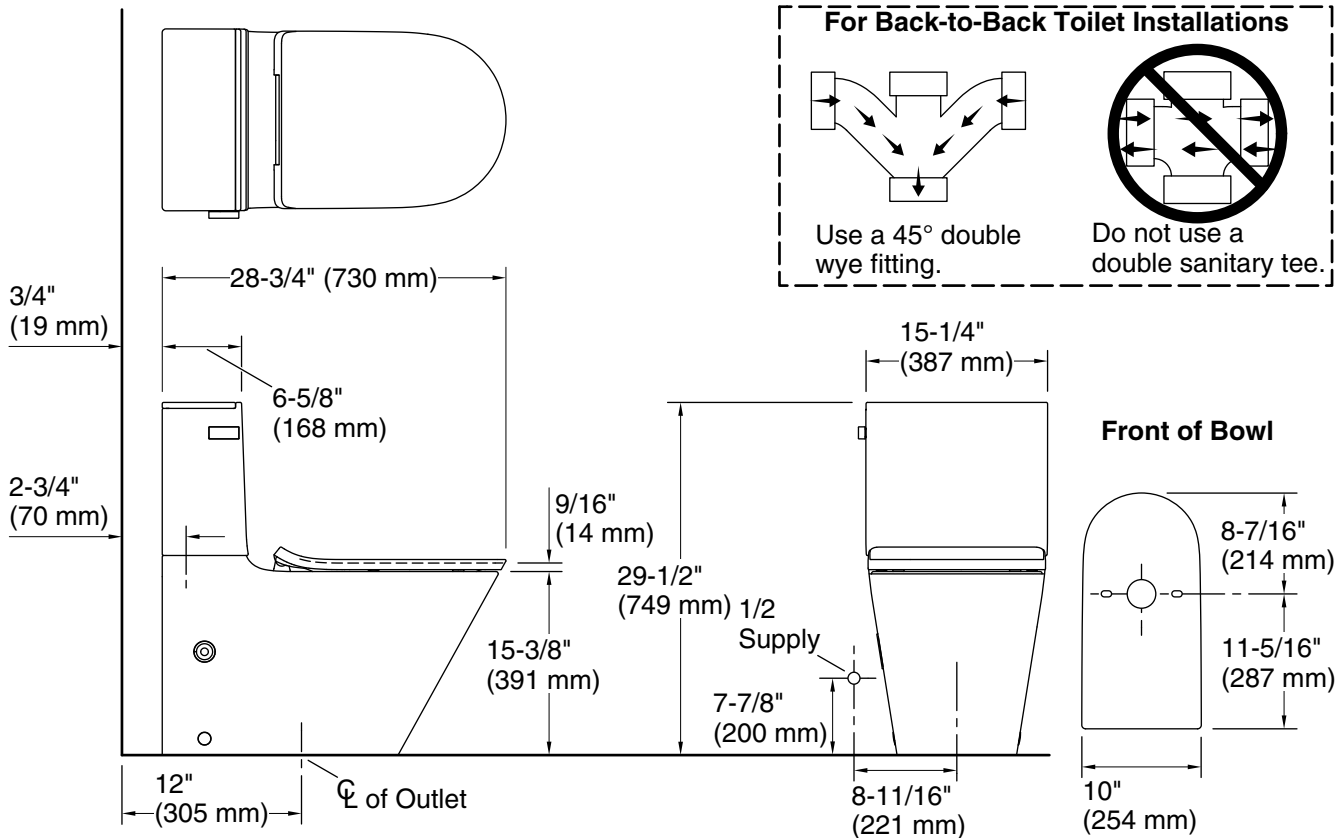

Features

- Two-piece design
- Round-front bowl offers an ideal solution for smaller bathrooms and powder rooms
- Skirted trapway simplifies cleaning
- French Curve™ Quiet-Close™ seat closes quietly and quickly unlatches from the toilet for easy removal and convenient cleaning
- Revolution 360™ flushing technology generates a forceful swirling motion to keep the bowl clean longer
- Beveled rim slants toward interior of bowl so excess liquid does not accumulate
- Includes left-hand Polished Chrome dual-flush trip lever
- 1.28 gpf (4.8 lpf) or 0.8 gpf (3.0 lpf)
- 1-7/8" (48 mm) fully glazed trapway
- Combination consists of K-EX22383T-0 bowl, K-EX22382T-ST3-0 tank, and K-EX22380T-0 seat

Material

- Vitreous china

Installation

- Standard 12" (305 mm) rough-in
- Floor-mount

Codes/Standards

None Applicable

See website for detailed warranty information.

Technical Information

All product dimensions are nominal.

Toilet type:	Floor-mount
Waste Outlet:	Floor
Bowl shape:	Round-front
Flush type:	Revolution 360, AquaPiston
Trap passageway:	1-15/16" (49 mm)
Rim to water surface:	6" (152 mm)
Rough-in:	12" (305 mm)

Notes

Install this product according to the installation instructions.

For back-to-back toilet installations: Use only a 45° double wye fitting.