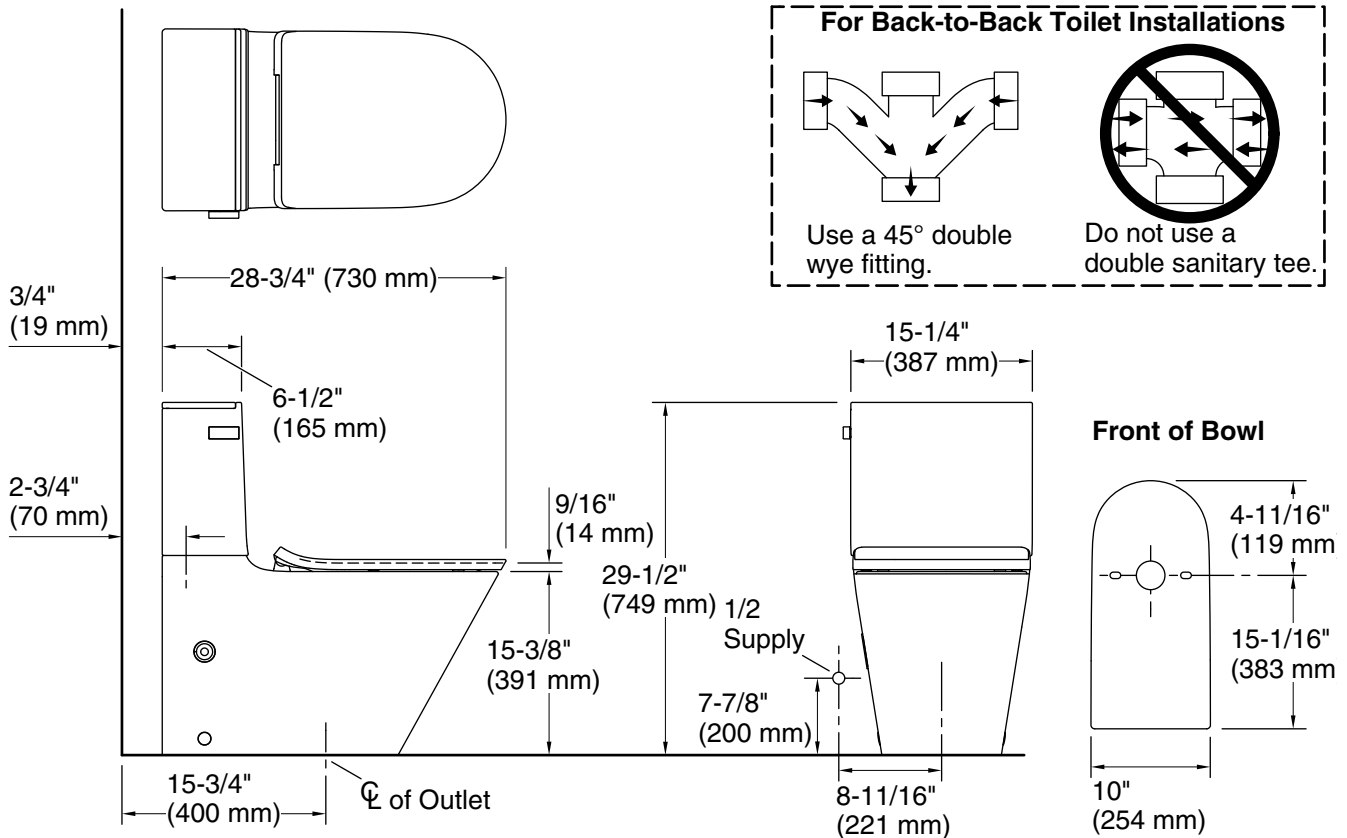

Brazn™
Two-piece round-front toilet with skirted trapway,
dual-flush
K-EX22384T-SL

Features

- Two-piece design
- Round-front bowl offers an ideal solution for smaller bathrooms and powder rooms
- Skirted trapway simplifies cleaning
- French Curve™ Quiet-Close™ seat closes quietly and quickly unlatches from the toilet for easy removal and convenient cleaning
- Revolution 360™ flushing technology generates a forceful swirling motion to keep the bowl clean longer
- Beveled rim slants toward interior of bowl so excess liquid does not accumulate
- Includes left-hand Polished Chrome dual-flush trip lever
- 1.28 gpf (4.8 lpf) or 0.8 gpf (3.0 lpf)
- 1-7/8" (48 mm) fully glazed trapway
- Combination consists of K-EX22386T-0 bowl, K-EX22382T-ST4-0 tank, and K-EX22380T-0 seat

Material

- Vitreous china

Installation

- 15-3/4" (400 mm) rough-in
- Floor-mount

Codes/Standards

None Applicable

See website for detailed warranty information.

Technical Information

All product dimensions are nominal.

Toilet type:	Floor-mount
Waste Outlet:	Floor
Bowl shape:	Round-front
Flush type:	Revolution 360, AquaPiston
Trap passageway:	1-15/16" (49 mm)
Rim to water surface:	6" (152 mm)

Notes

Install this product according to the installation instructions.

For back-to-back toilet installations: Use only a 45° double wye fitting.