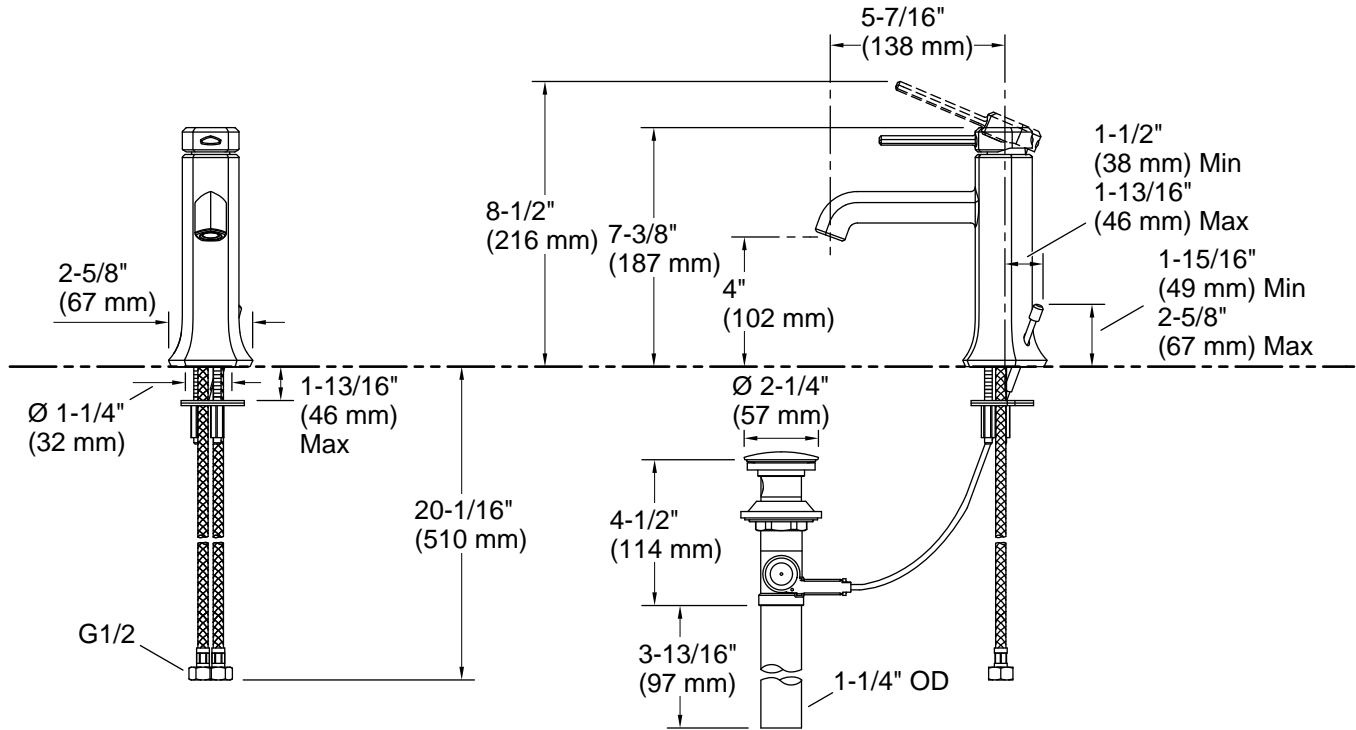

Technical Information

All product dimensions are nominal.

Faucet:

Flow rate: 2.2 gal/min (8.3 l/min)

Drain included: Yes

Drain with overflow: No

Spout:

Spout reach: 5-5/16" (135 mm)

Handshower:

Rated maximum flow: 0 gal/min (0 l/min)

Notes

Install this product according to the installation guide.