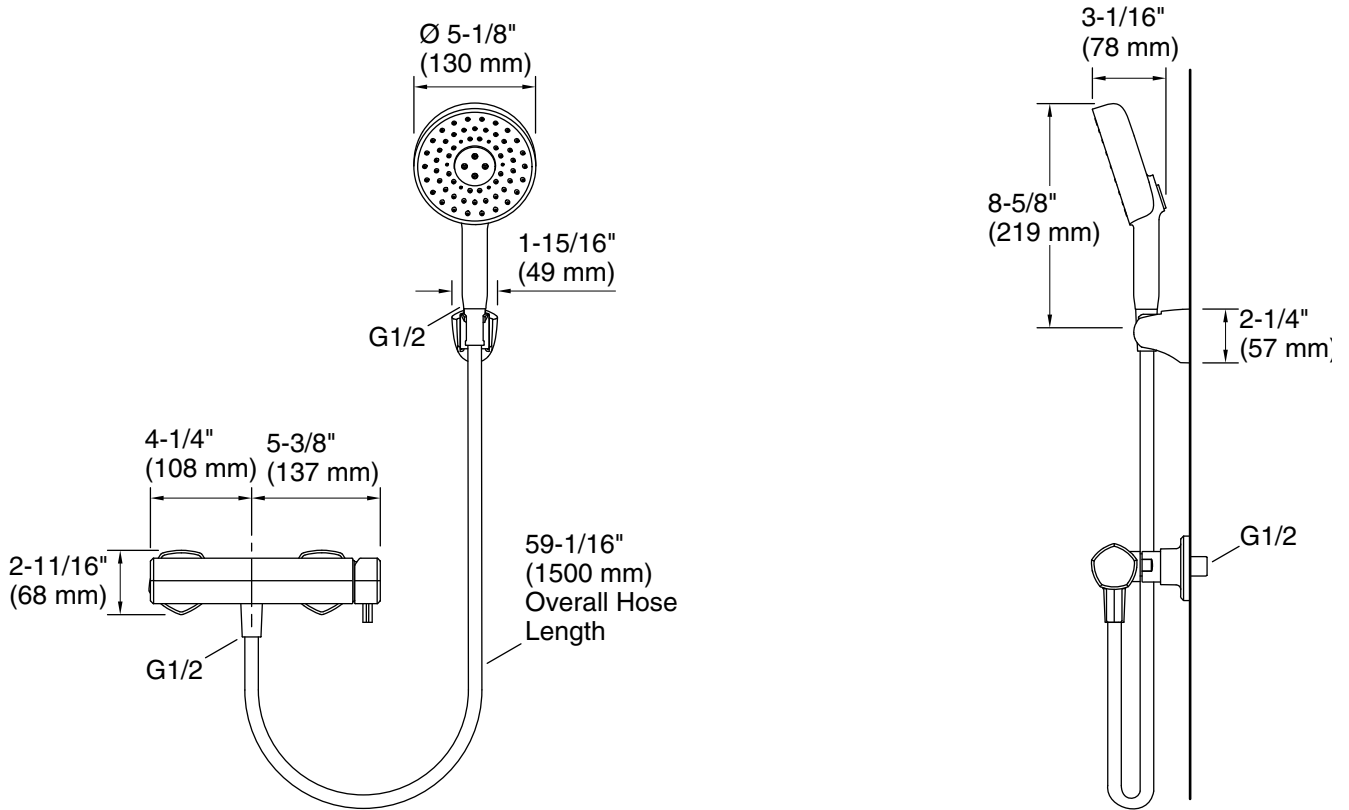

Features

- Features integrated 35 mm mixing valve
- Single lever handle allows for both volume and temperature control
- Includes Statement™ multifunction handshower, holder, and 60" (1524 mm) hose
- Multifunction handshower with advanced spray engine provides three spray experiences: Full Coverage with Katalyst technology, Deep Massage, and Cloud
- Full Coverage with Katalyst™ air-induction technology delivers a drenching spray experience, ideal for rinsing shampoo from hair
- Deep Massage streams twist and swirl, targeting sore muscles to ease away aches and pains
- Cloud spray experience restores with a thick cloud of silky, super-fine water droplets
- MasterClean™ sprayface features an easy-to-clean surface that withstands mineral buildup and maximizes spray performance
- 2.5 gpm (9.5 lpm) handshower maximum flow rate at 80 psi (5.5 bar)
- KOHLER® ceramic disc valves exceed industry longevity standards for a lifetime of durable performance
- Part of the Occasion bathroom faucet and accessory collection

Material

- Premium material construction for durability and reliability
- KOHLER® finishes resist corrosion and tarnishing

Installation

- Wall-mount
- G 1/2 inlet connection

Codes/Standards

None Applicable

See website for detailed warranty information.

Technical Information

All product dimensions are nominal.

Drain included: No

Handshower:

Rated maximum flow: 2.5 gal/min (9.5 l/min)

Notes

Install this product according to the installation instructions.