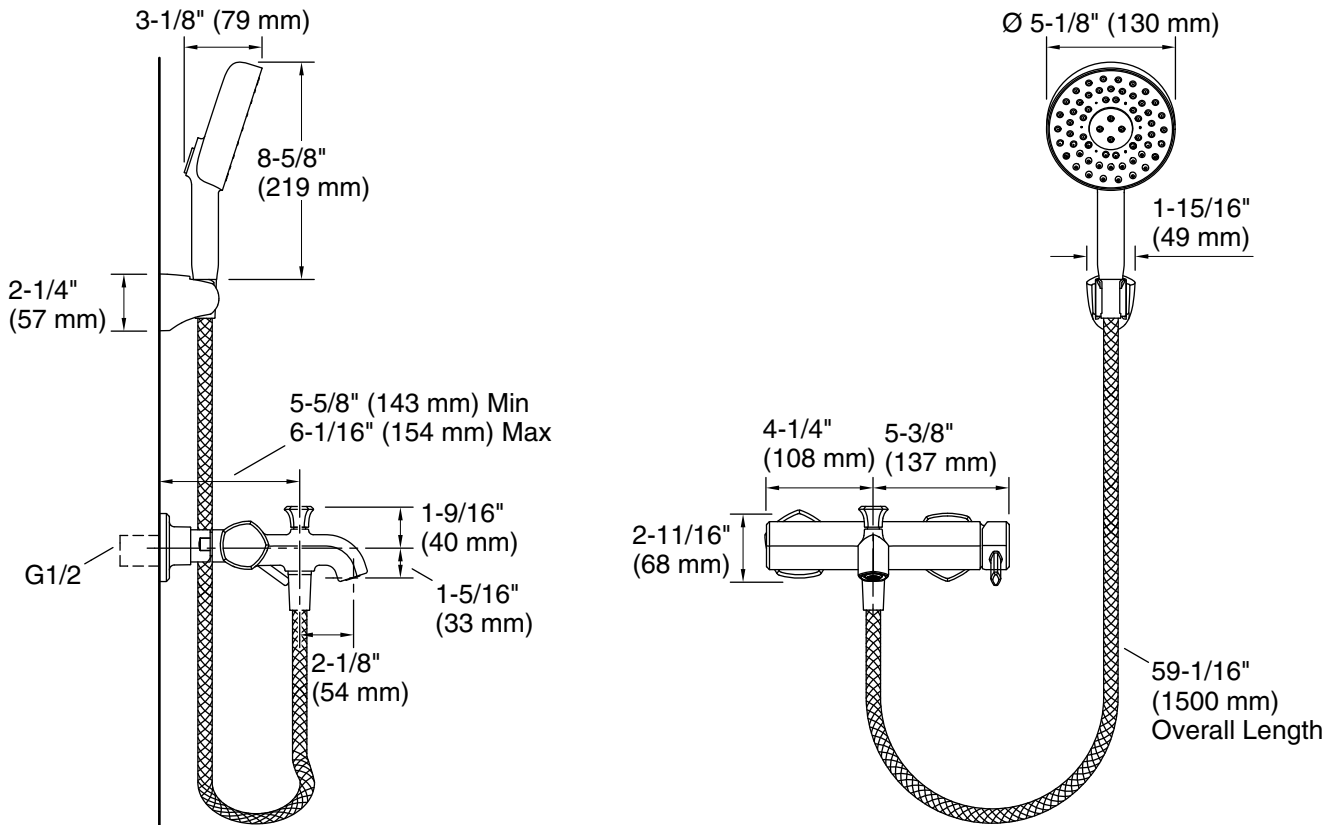

### Features

- Features integrated 35 mm mixing valve
- Single lever handle allows for both volume and temperature control
- Diverter spout
- 5.6 gpm (21.0 lpm) maximum bath faucet flow rate at 45 psi (3.1 bar)
- Includes Statement™ multifunction handshower, holder, and 60" (1524 mm) hose
- Multifunction handshower with advanced spray engine provides three spray experiences: Full Coverage with Katalyst technology, Deep Massage, and Cloud
- Full Coverage with Katalyst™ air-induction technology delivers a drenching spray experience, ideal for rinsing shampoo from hair
- Deep Massage streams twist and swirl, targeting sore muscles to ease away aches and pains
- Cloud spray experience restores with a thick cloud of silky, super-fine water droplets
- MasterClean™ sprayface features an easy-to-clean surface that withstands mineral buildup and maximizes spray performance
- 2.5 gpm (9.5 lpm) handshower maximum flow rate at 80 psi (5.5 bar)
- KOHLER® ceramic disc valves exceed industry longevity standards for a lifetime of durable performance
- Part of the Occasion bathroom faucet and accessory collection

### Installation

- Wall-mount
- G 1/2 inlet connection

### Technical Information

All product dimensions are nominal.

Drain included: No

### Handshower:

Rated maximum flow: 2.5 gal/min (9.5 l/min)